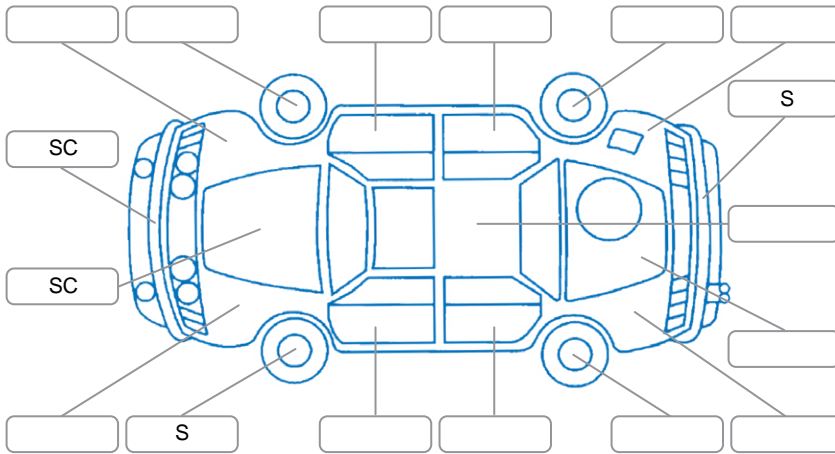

Report ID:	28,087,890	Version:	1
Created:	01 Apr 2026		

Make:	Porsche	Model:	Panamera
Body Style:	Sports Car	Year:	2010
Rego No.:	NAS631	Rego Expiry:	20 Sep 2026
WoF Expiry:	21 Mar 2027	Odometer:	80,892 Kms
Good No.:	28087890	VIN:	WP0ZZZ97ZAL042182
Next Service:	81,000kms	Service History:	No

Key

S = Scratch R = Rust C = Crack * = Decals W = Significant scuffs
 D = Dent PT = Paint defect P = Pin dent SC = Stone Chips

Note: some defects and blemishes may not be displayed in the diagram

Body Inspection Comments

Coolant low.
 Tire repair kit missing.

Conditions During Body Inspection Dry

Under Carriage and Under Bonnet Inspection Comments

Interior Comments

Seats:	Good
Carpets:	Good
Panels:	Good
Dashboard:	Good

General Comments

Washer fluid low warning.
 Drivers window switch broken.

Road Conditions During Test Drive	Dry	
Engine Timing Mechanism	Timing Chain	
Evidence of Cam Belt Replacement	<input type="checkbox"/> Yes <input type="checkbox"/> No	Kms
Inspected by:	LukaAjitvan Woerden	
Published by:	LukaAjitvan Woerden	
Inspection Date:	01 Apr 2026	