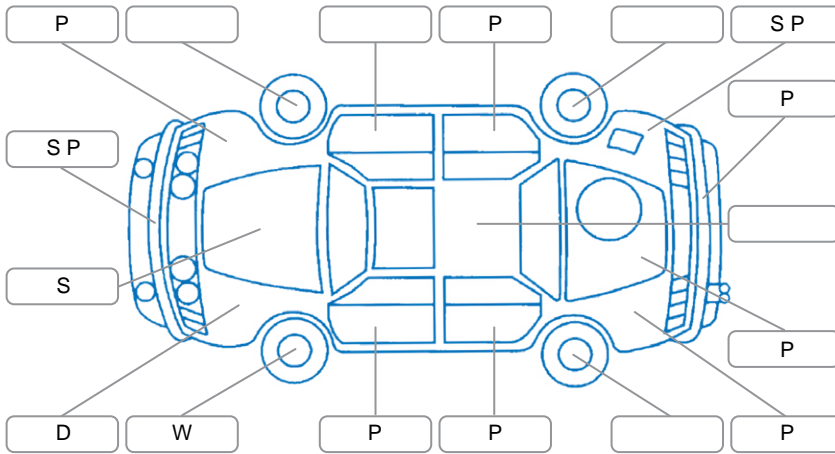

Key
 S = Scratch R = Rust C = Crack * = Decals W = Significant scuffs
 D = Dent PT = Paint defect P = Pin dent SC = Stone Chips

Note: some defects and blemishes may not be displayed in the diagram

Body Inspection Comments

Conditions During Body Inspection: Dry

Under Carriage and Under Bonnet Inspection Comments

Interior Comments

Seats:	Good
Carpets:	Good
Panels:	Good
Dashboard:	Good

General Comments

Road Conditions During Test Drive	Dry		
Engine Timing Mechanism	Timing Chain		
Evidence of Cam Belt Replacement	<input type="checkbox"/> Yes	<input type="checkbox"/> No	Kms
Inspected by:	Sione Mae		
Published by:	Bruce Screaton		
Inspection Date:	31 Mar 2026		