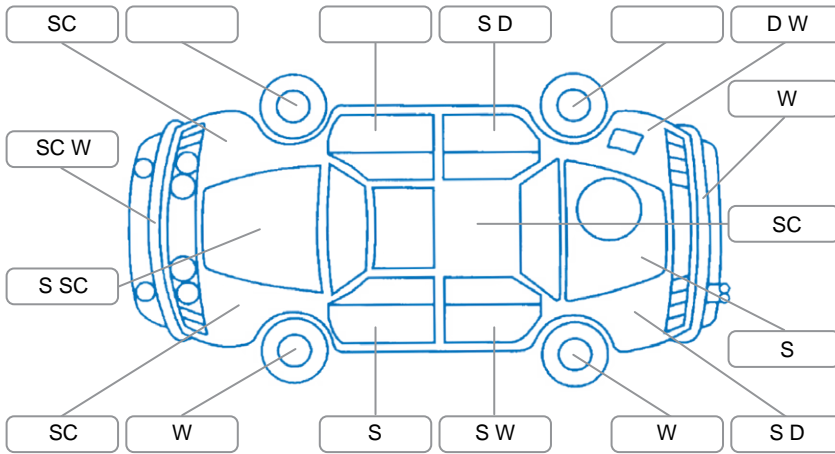

Report ID:	28,087,874	Version:	2
Created:	29 Apr 2026		

Make:	Peugeot	Model:	5008
Body Style:	SUV	Year:	2019
Rego No.:	MBN330	Rego Expiry:	24 Jan 2027
WoF Expiry:	08 May 2027	Odometer:	91,169 Kms
Good No.:	28087874	VIN:	VF3M45GYWJL059055
Next Service:	101,168 Kms	Service History:	Yes

Key

S = Scratch R = Rust C = Crack * = Decals W = Significant scuffs
 D = Dent PT = Paint defect P = Pin dent SC = Stone Chips

Note: some defects and blemishes may not be displayed in the diagram

Body Inspection Comments