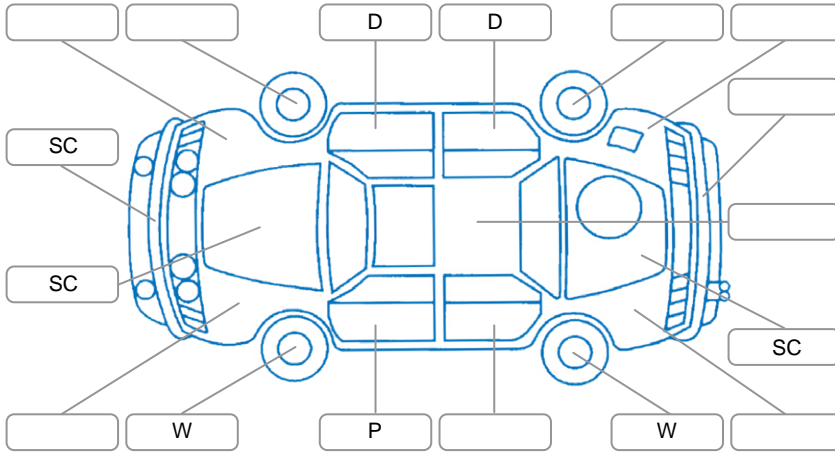

Report ID:	28,087,857	Version:	2
Created:	02 Apr 2026		

Make:	Nissan	Model:	Qashqai
Body Style:	SUV	Year:	2010
Rego No.:	FPJ445	Rego Expiry:	20 Mar 2027
WoF Expiry:	02 Feb 2027	Odometer:	207,900 Kms
Good No.:	28087857	VIN:	SJNFBAJ10A2035620
Next Service:	222,600km	Service History:	Yes

Key
 S = Scratch R = Rust C = Crack * = Decals W = Significant scuffs
 D = Dent PT = Paint defect P = Pin dent SC = Stone Chips

Note: some defects and blemishes may not be displayed in the diagram

Body Inspection Comments

Panels: Good

Dashboard: Good

General Comments

Road Conditions During Test Drive

Dry

Engine Timing Mechanism

Timing Chain

Evidence of Cam Belt Replacement Yes No Kms