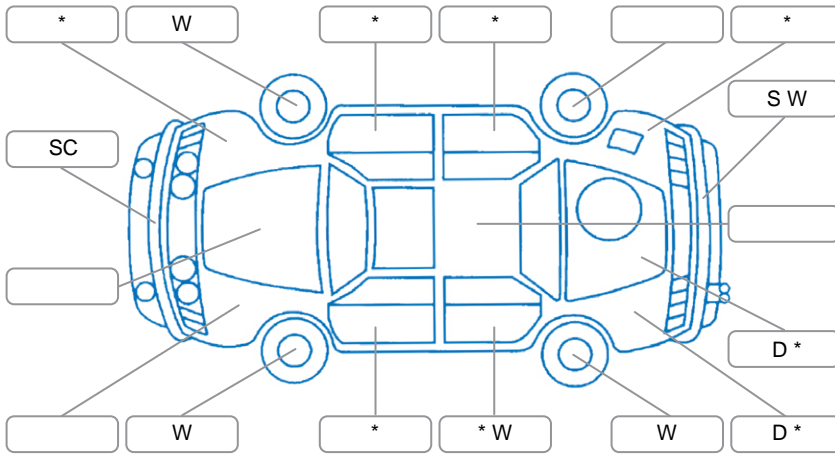

Report ID:	28,087,803	Version:	1
Created:	31 Mar 2026		

Make:	Skoda	Model:	Superb
Body Style:	Wagon	Year:	2022
Rego No.:	PJM145	Rego Expiry:	06 Jul 2026
WoF Expiry:	07 Jul 2026	Odometer:	241,335 Kms
Good No.:	28087803	VIN:	TMBKD9NP0N7041119
Next Service:	243000	Service History:	No

**Key**  
 S = Scratch    R = Rust    C = Crack    \* = Decals    W = Significant scuffs  
 D = Dent    PT = Paint defect    P = Pin dent    SC = Stone Chips

Note: some defects and blemishes may not be displayed in the diagram

### Body Inspection Comments

- Rear wiper blade missing
- Aerial holes in roof
- Light holes in bumpers

Conditions During Body Inspection: Dry