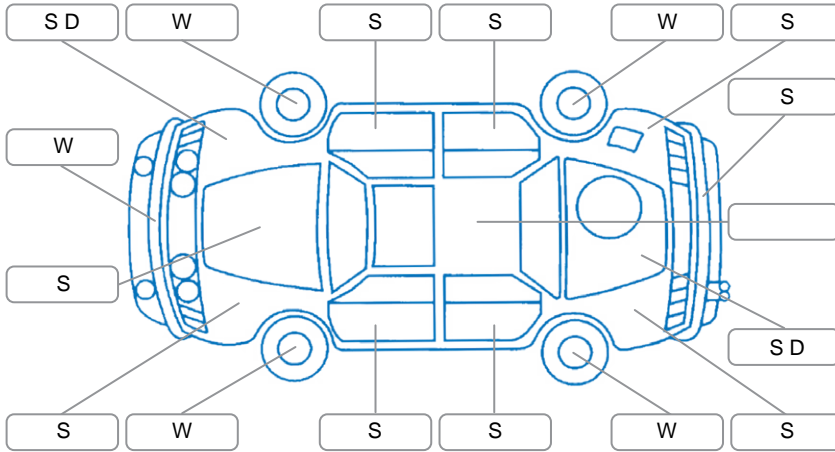

Report ID:	28,087,755	Version:	2
Created:	17 Apr 2026		

Make:	Holden	Model:	Malibu
Body Style:	Sedan	Year:	2014
Rego No.:	HSP521	Rego Expiry:	27 Mar 2026
WoF Expiry:	05 Nov 2026	Odometer:	217,965 Kms
Good No.:	28087755	VIN:	KL3GA69U9EB063923
Next Service:	10/5/26 or 220000km	Service History:	No

Key

S = Scratch R = Rust C = Crack * = Decals W = Significant scuffs
 D = Dent PT = Paint defect P = Pin dent SC = Stone Chips

Note: some defects and blemishes may not be displayed in the diagram

Body Inspection Comments

Stone chips in windscreen, big one left hand side.

Conditions During Body Inspection

Dry

Under Carriage and Under Bonnet Inspection Comments

Interior Comments

Seats:	Average
Carpets:	Good
Panels:	Average
Dashboard:	Good