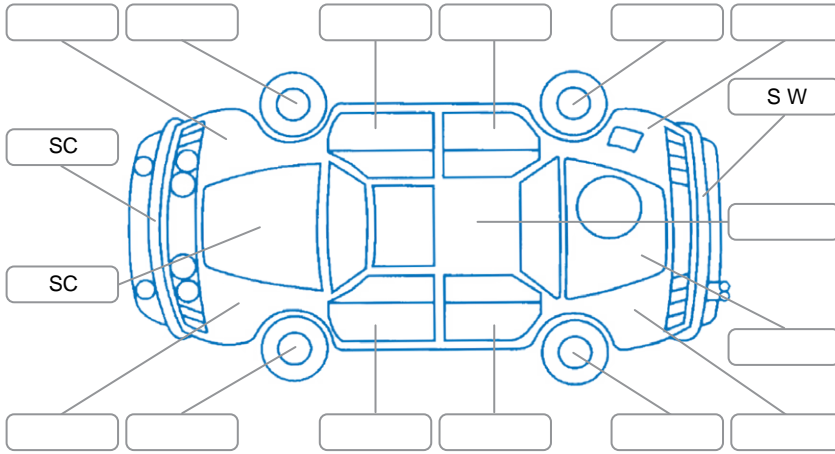

Report ID:	28,087,717	Version:	2
Created:	13 Apr 2026		

Make:	Mitsubishi	Model:	Triton
Body Style:	Utility	Year:	2023
Rego No.:	PWJ831	Rego Expiry:	12 Oct 2026
WoF Expiry:	11 Apr 2027	Odometer:	64,616 Kms
Good No.:	28087717	VIN:	MMAJLKK10PH003538
Next Service:	75000	Service History:	Yes

**Key**  
 S = Scratch    R = Rust    C = Crack    \* = Decals    W = Significant scuffs  
 D = Dent    PT = Paint defect    P = Pin dent    SC = Stone Chips

Note: some defects and blemishes may not be displayed in the diagram