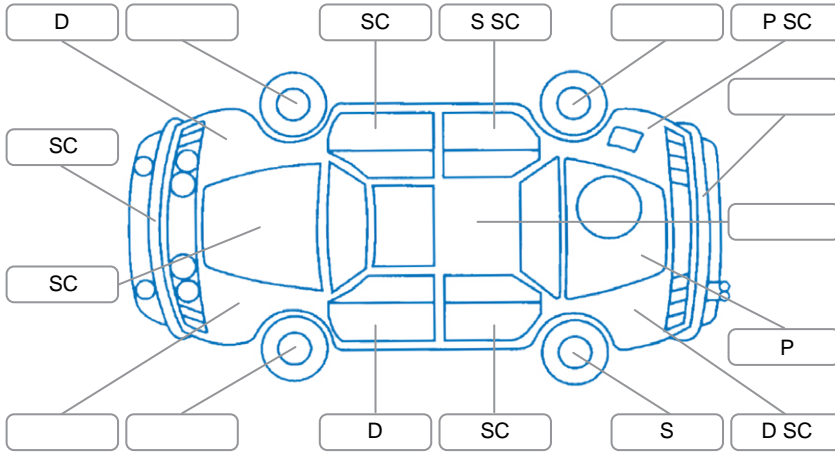

Report ID:	28,087,698	Version:	2
Created:	02 Apr 2026		

Make:	Hyundai	Model:	Elantra
Body Style:	Sedan	Year:	2019
Rego No.:	MLF319	Rego Expiry:	02 Feb 2027
WoF Expiry:	30 Jan 2027	Odometer:	86,094 Kms
Good No.:	28087698	VIN:	KMHD841FMLU984953
Next Service:	96,096 Kms	Service History:	No

Key
 S = Scratch R = Rust C = Crack * = Decals W = Significant scuffs
 D = Dent PT = Paint defect P = Pin dent SC = Stone Chips

Note: some defects and blemishes may not be displayed in the diagram

Body Inspection Comments

LH mirror indicator lens cracked - has been sealed.

Conditions During Body Inspection: Dry

Under Carriage and Under Bonnet Inspection Comments

Interior Comments

Seats:	Good
Carpets:	Good
Panels:	Good
Dashboard:	Good