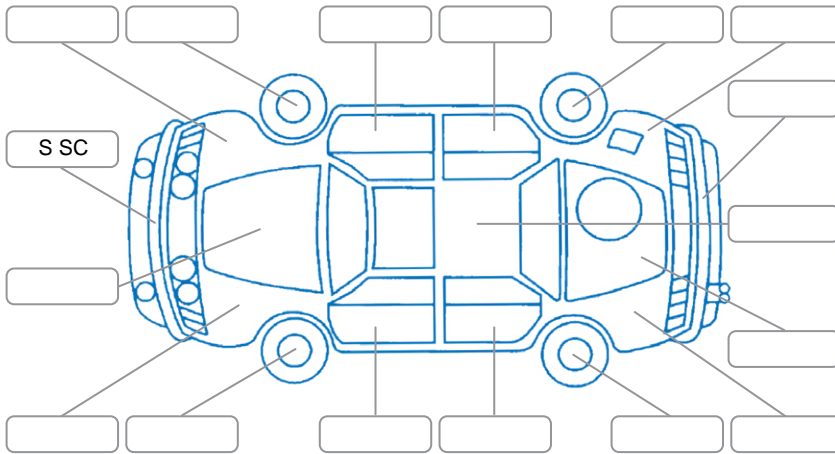

Report ID:	28,087,667	Version:	1
Created:	07 Apr 2026		

Make:	Nissan	Model:	Micra
Body Style:	Hatchback	Year:	2013
Rego No.:	GTM645	Rego Expiry:	01 Jul 2026
WoF Expiry:	16 Apr 2027	Odometer:	29,435 Kms
Good No.:	28087667	VIN:	MNTFAUK13A0006730
Next Service:	42,000	Service History:	Yes

Key
 S = Scratch R = Rust C = Crack * = Decals W = Significant scuffs
 D = Dent PT = Paint defect P = Pin dent SC = Stone Chips

Note: some defects and blemishes may not be displayed in the diagram

Body Inspection Comments