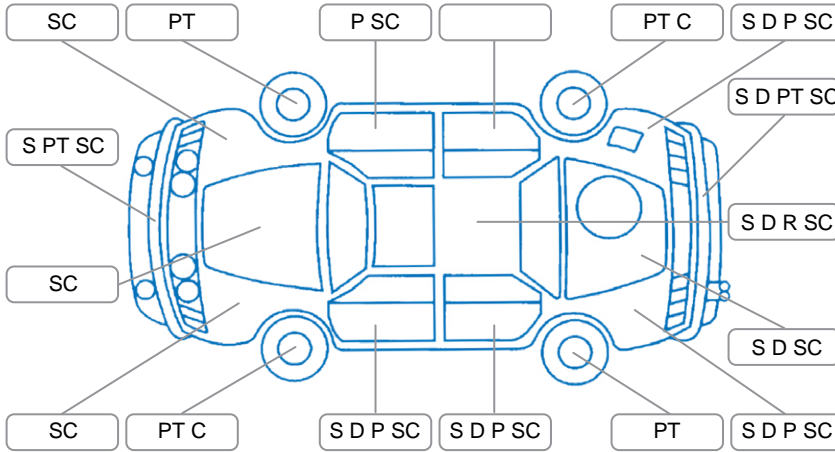

Report ID:	28,087,531	Version:	3
Created:	07 Apr 2026		

Make:	Toyota	Model:	Hiace
Body Style:	Minibus	Year:	2006
Rego No.:	HDZ906	Rego Expiry:	24 Apr 2026
WoF Expiry:	27 Mar 2027	Odometer:	270,079 Kms
Good No.:	28087531	VIN:	7AT0H60FX13005159
Next Service:	280, 083 Kms	Service History:	No

Key

S = Scratch R = Rust C = Crack * = Decals W = Significant scuffs
 D = Dent PT = Paint defect P = Pin dent SC = Stone Chips

Note: some defects and blemishes may not be displayed in the diagram

Body Inspection Comments

Both front wheel arch/step plate panels worn. LH B pillar dented.
 Minor cracks and moisture in RH taillight. LH taillight cracked.
 LH cant rail dented/scraped. Rust on roof.
 Tailgate mirror missing. Missing tools. RH sill dented.

Conditions During Body Inspection Dry

Under Carriage and Under Bonnet Inspection Comments

Engine oil leak.
 Minor surface rust on radiator support.

Interior Comments

Seats:	Good
Carpets:	Average
Panels:	Average
Dashboard:	Average, small holes drilled in dash.