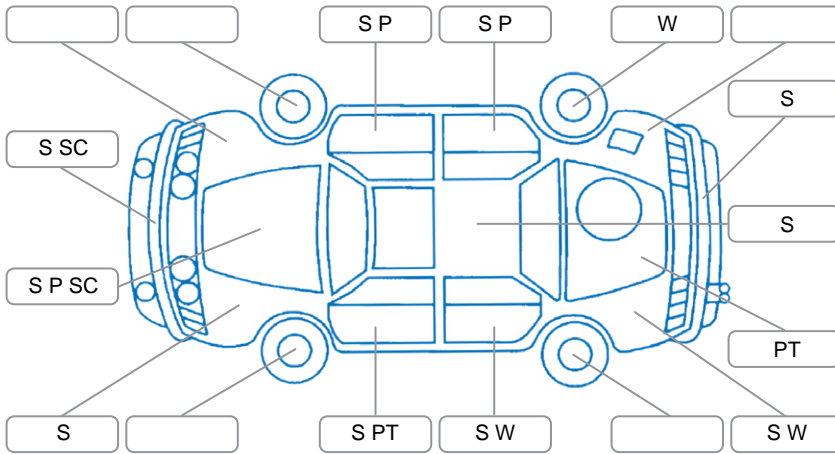

Report ID:	28,087,468	Version:	1
Created:	07 Apr 2026		

Make:	Jeep	Model:	Grand Cherokee
Body Style:	SUV	Year:	2013
Rego No.:	HDE229	Rego Expiry:	30 Apr 2026
WoF Expiry:	21 Apr 2027	Odometer:	172,604 Kms
Good No.:	28087468	VIN:	1C4RJFFM0EC189160
Next Service:	187,000 Kms	Service History:	Yes

**Key**  
 S = Scratch    R = Rust    C = Crack    \* = Decals    W = Significant scuffs  
 D = Dent    PT = Paint defect    P = Pin dent    SC = Stone Chips

Note: some defects and blemishes may not be displayed in the diagram