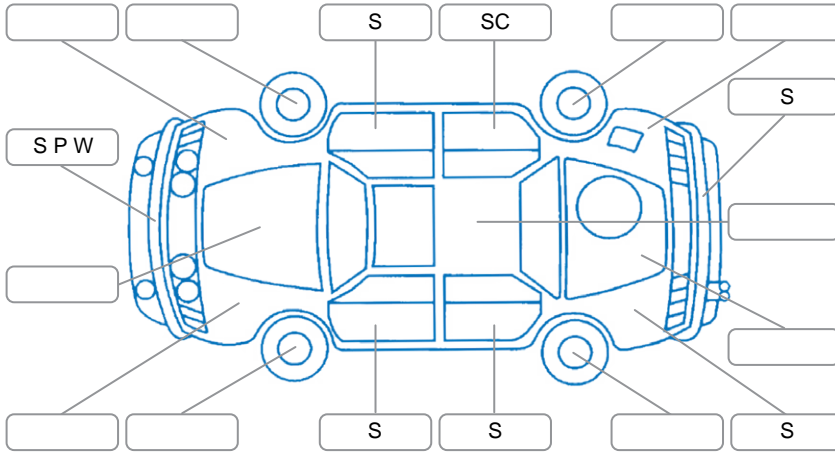

Report ID:	28,087,452	Version:	1
Created:	07 Apr 2026		

Make:	Mitsubishi	Model:	Pajero Sport
Body Style:	SUV	Year:	2021
Rego No.:	NNK371	Rego Expiry:	17 Aug 2026
WoF Expiry:	21 Apr 2027	Odometer:	54,764 Kms
Good No.:	28087452	VIN:	MMAGUKS10MH004412
Next Service:	64,700 Kms	Service History:	Yes

Key

S = Scratch R = Rust C = Crack * = Decals W = Significant scuffs
 D = Dent PT = Paint defect P = Pin dent SC = Stone Chips

Note: some defects and blemishes may not be displayed in the diagram

Body Inspection Comments

Rear tyres starting to wear on outer edges

Conditions During Body Inspection	Dry
-----------------------------------	-----

Under Carriage and Under Bonnet Inspection Comments

4WD

Interior Comments

Seats:	Slight wear on front seats
Carpets:	Good
Panels:	Good
Dashboard:	Good