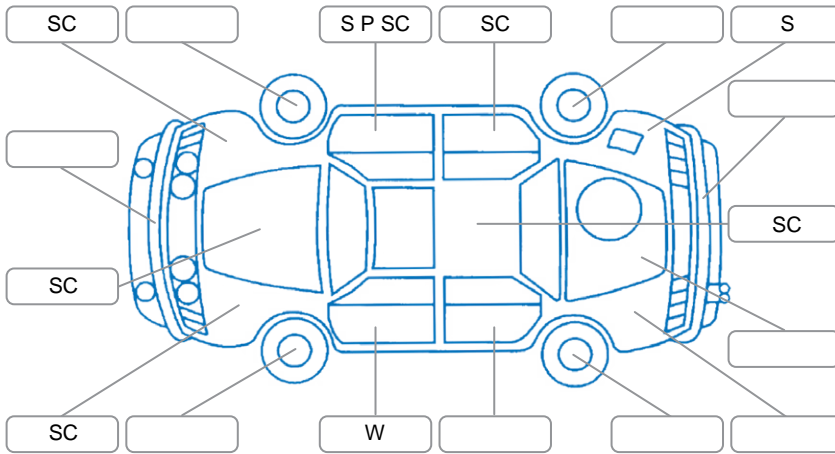

Report ID:	28,087,423	Version:	3
Created:	14 Apr 2026		

Make:	Toyota	Model:	Porte
Body Style:	Hatchback	Year:	2014
Rego No.:	QGU497	Rego Expiry:	01 Jun 2026
WoF Expiry:	06 Mar 2027	Odometer:	114,597 Kms
Good No.:	28087423	VIN:	7AT0H64WX23108104
Next Service:	103,579kms	Service History:	No

Key

S = Scratch R = Rust C = Crack * = Decals W = Significant scuffs
 D = Dent PT = Paint defect P = Pin dent SC = Stone Chips

Note: some defects and blemishes may not be displayed in the diagram

Body Inspection Comments

Conditions During Body Inspection

Dry

Under Carriage and Under Bonnet Inspection Comments

Interior Comments

Seats:	Average
Carpets:	Wear on drivers side.
Panels:	Average
Dashboard:	Steering wheel worn.

General Comments

Easy access left door, Porte hatch.

Road Conditions During Test Drive	Dry		
Engine Timing Mechanism	Timing Chain		
Evidence of Cam Belt Replacement	<input type="checkbox"/> Yes	<input type="checkbox"/> No	Kms
Inspected by:	Daryll Timms		
Published by:	Ashleigh Thomas		
Inspection Date:	30 Mar 2026		