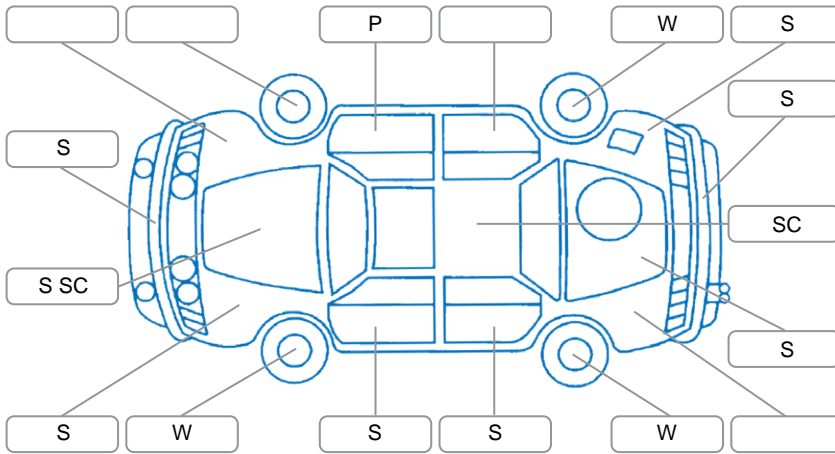

Report ID:	28,087,370	Version:	2
Created:	17 Apr 2026		

Make:	Honda	Model:	Odyssey
Body Style:	Wagon	Year:	2015
Rego No.:	QAR665	Rego Expiry:	22 Jun 2026
WoF Expiry:	23 Apr 2027	Odometer:	175,201 Kms
Good No.:	28087370	VIN:	7AT08G61X23101887
Next Service:	185000kms	Service History:	No

Key
 S = Scratch R = Rust C = Crack * = Decals W = Significant scuffs
 D = Dent PT = Paint defect P = Pin dent SC = Stone Chips

Note: some defects and blemishes may not be displayed in the diagram

Body Inspection Comments