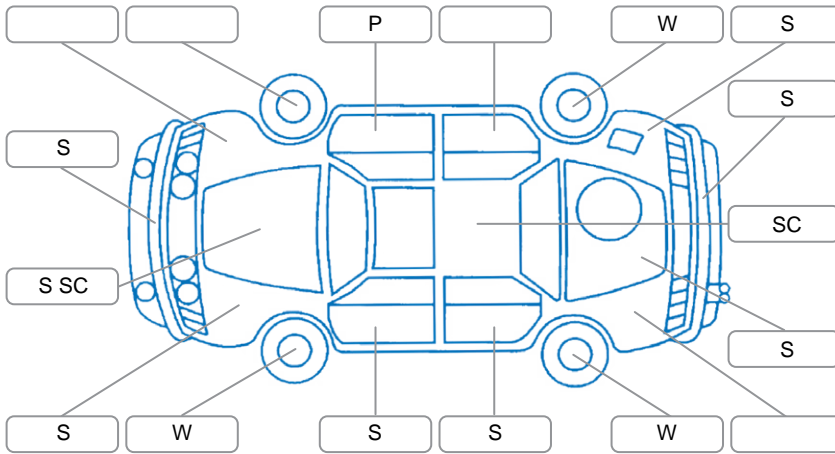

Report ID:	28,087,370	Version:	1
Created:	02 Apr 2026		

Make:	Honda	Model:	Odyssey
Body Style:	Wagon	Year:	2015
Rego No.:	QAR665	Rego Expiry:	22 Jun 2026
WoF Expiry:	30 Jun 2026	Odometer:	175,185 Kms
Good No.:	28087370	VIN:	7AT08G61X23101887
Next Service:	177000	Service History:	No

Key

S = Scratch R = Rust C = Crack * = Decals W = Significant scuffs
 D = Dent PT = Paint defect P = Pin dent SC = Stone Chips

Note: some defects and blemishes may not be displayed in the diagram

Body Inspection Comments