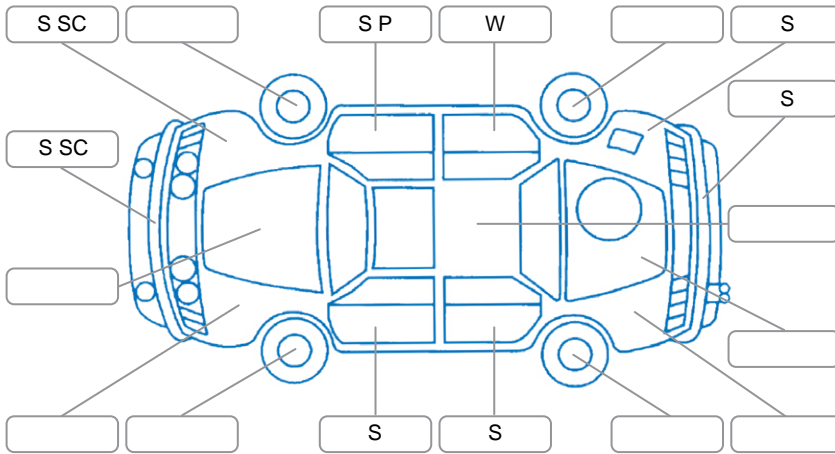

Report ID:	28,087,315	Version:	1
Created:	10 Apr 2026		

Make:	Ford	Model:	Escape
Body Style:	SUV	Year:	2017
Rego No.:	KPD913	Rego Expiry:	21 Jun 2026
WoF Expiry:	22 Apr 2027	Odometer:	124,376 Kms
Good No.:	28087315	VIN:	WF0AXXWPM AHP06024
Next Service:	130,500 Kms	Service History:	No

Key
 S = Scratch R = Rust C = Crack * = Decals W = Significant scuffs
 D = Dent PT = Paint defect P = Pin dent SC = Stone Chips

Note: some defects and blemishes may not be displayed in the diagram

Body Inspection Comments