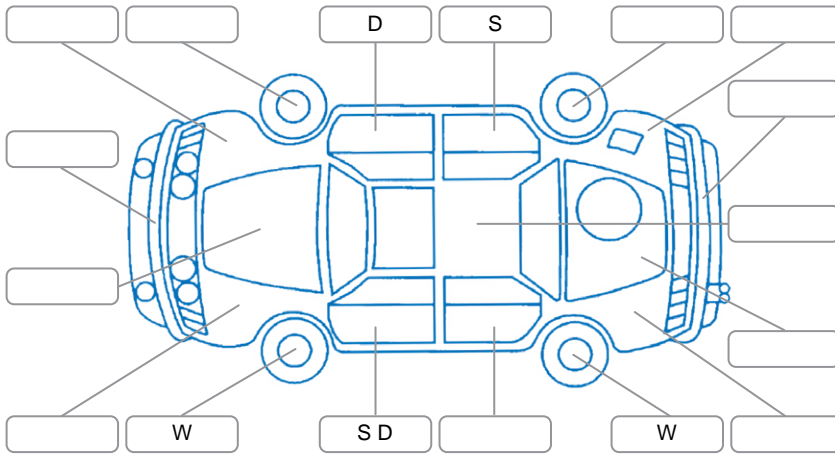

Report ID:	28,087,287	Version:	2
Created:	16 Apr 2026		

Make:	Mini	Model:	Hatch
Body Style:	Hatchback	Year:	2019
Rego No.:	RPC109	Rego Expiry:	12 Dec 2026
WoF Expiry:	09 Apr 2027	Odometer:	39,368 Kms
Good No.:	28087287	VIN:	WMWXU720902L35929
Next Service:	49,000 kms	Service History:	No

Key
 S = Scratch R = Rust C = Crack * = Decals W = Significant scuffs
 D = Dent PT = Paint defect P = Pin dent SC = Stone Chips

Note: some defects and blemishes may not be displayed in the diagram

Body Inspection Comments

Conditions During Body Inspection: Dry

Under Carriage and Under Bonnet Inspection Comments

2 new tyres installed.

Interior Comments

Seats:	Good
Carpets:	Good
Panels:	Good
Dashboard:	Good

General Comments

Road Conditions During Test Drive	Dry		
Engine Timing Mechanism	Timing Chain		
Evidence of Cam Belt Replacement	<input type="checkbox"/> Yes	<input type="checkbox"/> No	Kms
Inspected by:	Imraan Bryant		
Published by:	Erin White		
Inspection Date:	02 Apr 2026		