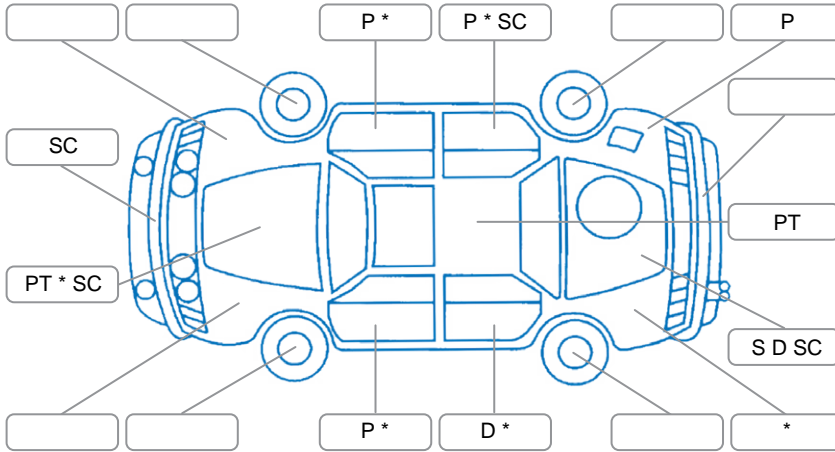

Report ID:	28,087,239	Version:	1
Created:	01 Apr 2026		

Make:	Nissan	Model:	Caravan
Body Style:	Van	Year:	1996
Rego No.:	DHA31	Rego Expiry:	17 Mar 2026
WoF Expiry:	29 Jul 2026	Odometer:	257,470 Kms
Good No.:	28087239	VIN:	7A8DH060705026233
Next Service:	264,664kms	Service History:	No

Key

S = Scratch R = Rust C = Crack * = Decals W = Significant scuffs
 D = Dent PT = Paint defect P = Pin dent SC = Stone Chips

Note: some defects and blemishes may not be displayed in the diagram

Body Inspection Comments

Left mirror cracked.

Conditions During Body Inspection

Dry

Under Carriage and Under Bonnet Inspection Comments

Bad oil leaks.

Interior Comments

Seats:	Average
Carpets:	Average
Panels:	Average
Dashboard:	Average