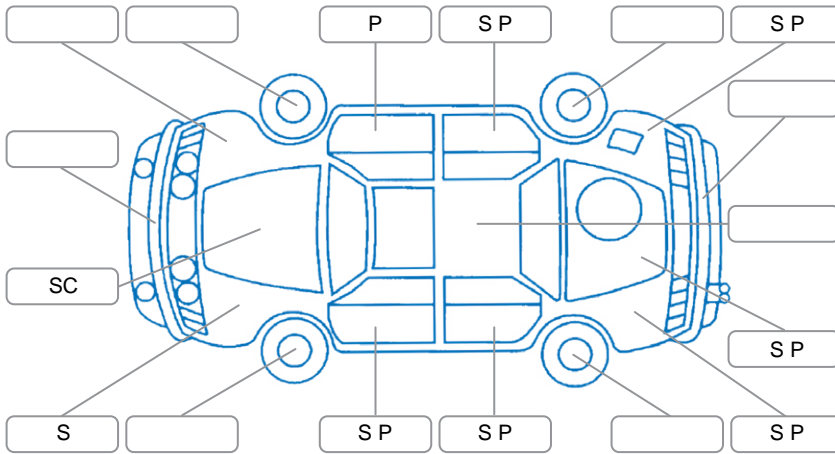

Report ID:	28,087,195	Version:	2
Created:	01 May 2026		

Make:	Volkswagen	Model:	T6
Body Style:	Van	Year:	2018
Rego No.:	LMD614	Rego Expiry:	24 May 2026
WoF Expiry:	13 May 2027	Odometer:	147,845 Kms
Good No.:	28087195	VIN:	WV1ZZZ7HZJX029727
Next Service:		Service History:	No

Key
 S = Scratch R = Rust C = Crack * = Decals W = Significant scuffs
 D = Dent PT = Paint defect P = Pin dent SC = Stone Chips

Note: some defects and blemishes may not be displayed in the diagram

Body Inspection Comments

Windscreen stone chip

Conditions During Body Inspection

Under Carriage and Under Bonnet Inspection Comments

Interior Comments

Seats:	Average
Carpets:	Average
Panels:	Average
Dashboard:	Average

General Comments