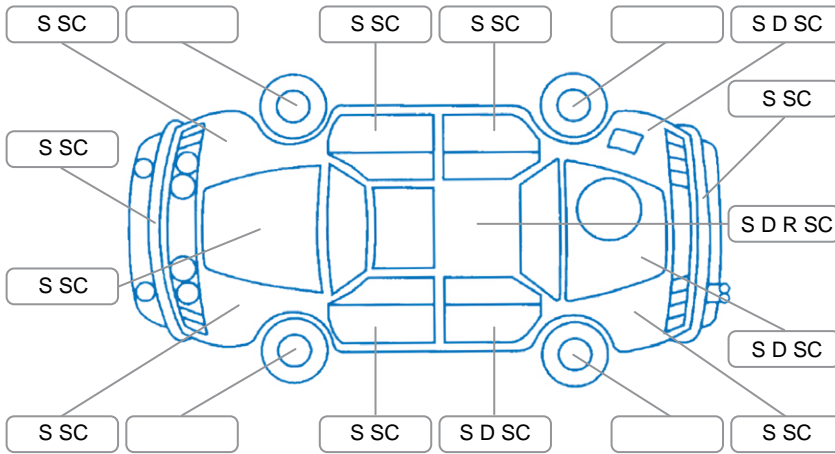

Report ID:	28,087,176	Version:	1
Created:	31 Mar 2026		

Make:	Mitsubishi	Model:	L300
Body Style:	Van	Year:	2008
Rego No.:	ETE332	Rego Expiry:	17 Jul 2026
WoF Expiry:	07 Jan 2027	Odometer:	174,621 Kms
Good No.:	28087176	VIN:	JMASNP04V9A800313
Next Service:	184600	Service History:	No

Key

S = Scratch R = Rust C = Crack * = Decals W = Significant scuffs
 D = Dent PT = Paint defect P = Pin dent SC = Stone Chips

Note: some defects and blemishes may not be displayed in the diagram

Body Inspection Comments

Draws fitted in rear

Conditions During Body Inspection

Dry

Under Carriage and Under Bonnet Inspection Comments

2wd/underbody surface rust/major engine oil leak/

Interior Comments

Seats:	Average
Carpets:	Average
Panels:	Average
Dashboard:	Average