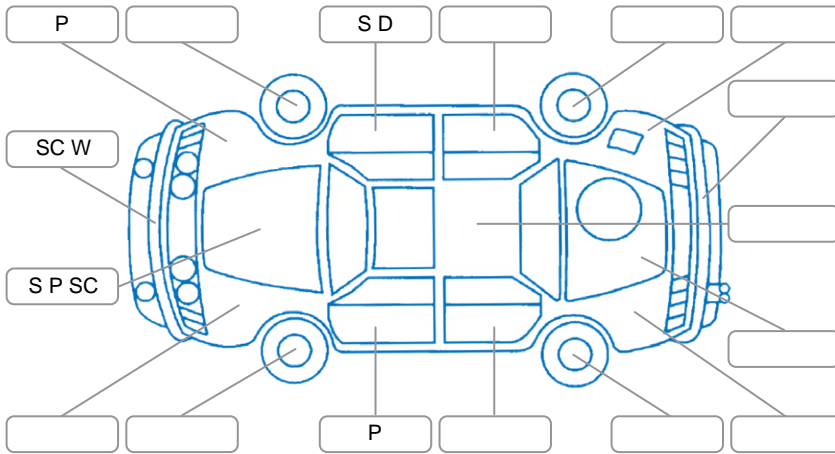

Report ID:	28,087,111	Version:	2
Created:	02 Apr 2026		

Make:	Mitsubishi	Model:	Triton
Body Style:	Utility	Year:	2019
Rego No.:	MEQ752	Rego Expiry:	13 Jun 2026
WoF Expiry:	16 Jun 2026	Odometer:	123,052 Kms
Good No.:	28087111	VIN:	MMAYLKK10KH012086
Next Service:	122000	Service History:	Yes

Key

S = Scratch R = Rust C = Crack * = Decals W = Significant scuffs
 D = Dent PT = Paint defect P = Pin dent SC = Stone Chips

Note: some defects and blemishes may not be displayed in the diagram

Body Inspection Comments

Both side B pillars pin dented, stone chip and rust
 Front right indicator cracked
 Right sill scuffed and rust

Conditions During Body Inspection	Dry
-----------------------------------	-----

Under Carriage and Under Bonnet Inspection Comments