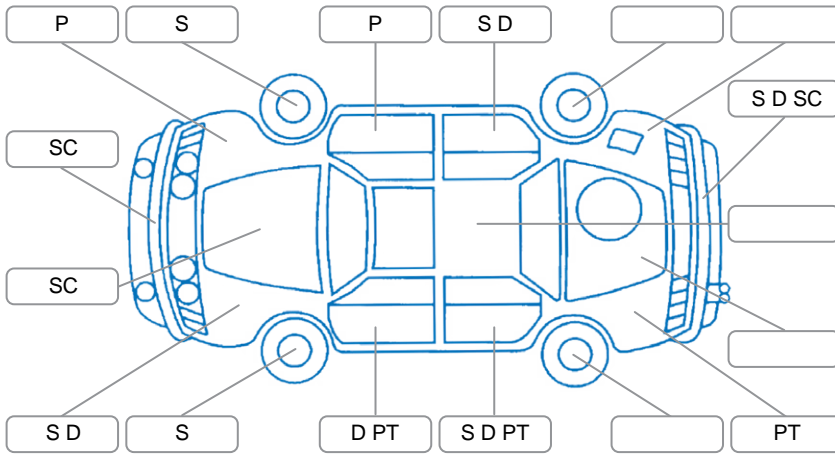

Report ID:	28,087,078	Version:	1
Created:	01 Apr 2026		

Make:	Mazda	Model:	MPV
Body Style:	Wagon	Year:	2006
Rego No.:	LKH330	Rego Expiry:	22 Oct 2026
WoF Expiry:	22 Dec 2026	Odometer:	221,411 Kms
Good No.:	28087078	VIN:	7AT0C11EX16449804
Next Service:	226,000kms	Service History:	No

**Key**

S = Scratch    R = Rust    C = Crack    \* = Decals    W = Significant scuffs  
 D = Dent    PT = Paint defect    P = Pin dent    SC = Stone Chips

Note: some defects and blemishes may not be displayed in the diagram