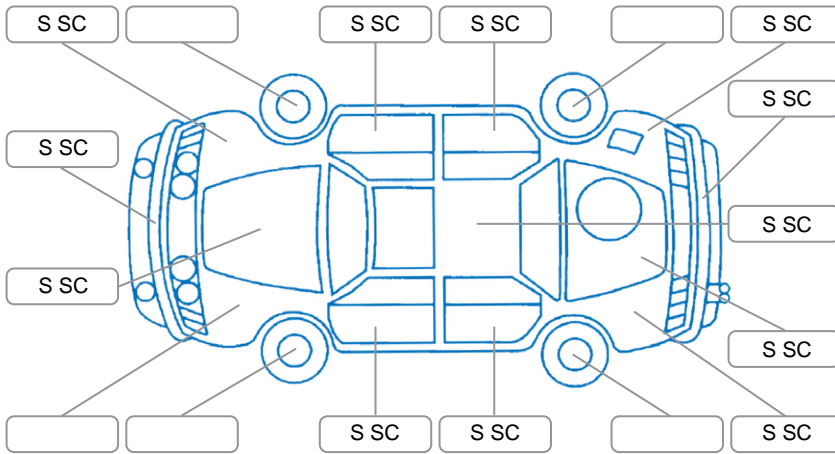

Report ID:	28,087,050	Version:	1
Created:	31 Mar 2026		

Make:	Mitsubishi	Model:	L300
Body Style:	Van	Year:	2008
Rego No.:	ETE327	Rego Expiry:	17 Jul 2026
WoF Expiry:	03 Feb 2027	Odometer:	225,851 Kms
Good No.:	28087050	VIN:	JMASNP04V9A800300
Next Service:	231386	Service History:	No

Key

S = Scratch R = Rust C = Crack * = Decals W = Significant scuffs
 D = Dent PT = Paint defect P = Pin dent SC = Stone Chips

Note: some defects and blemishes may not be displayed in the diagram

Body Inspection Comments

Conditions During Body Inspection: Dry

Under Carriage and Under Bonnet Inspection Comments

2wd/underbody surface rust/engine oil leak/

Interior Comments

Seats:	Average
Carpets:	Average
Panels:	Average
Dashboard:	Poor