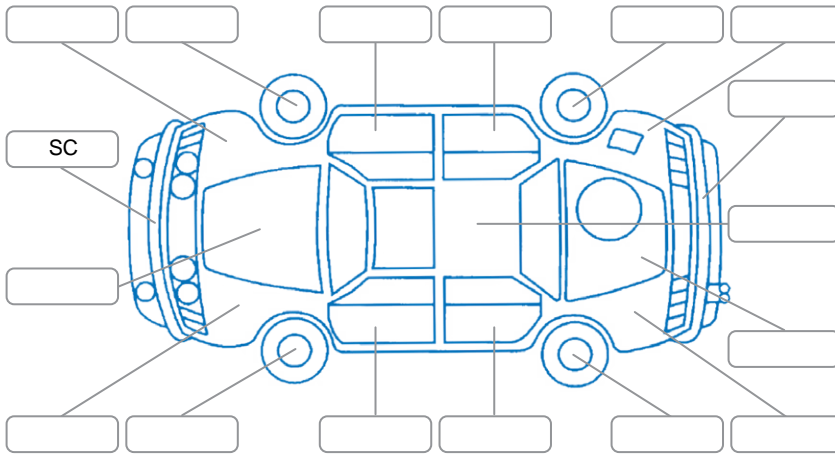

Report ID:	28,087,009	Version:	2
Created:	09 Apr 2026		

Make:	Ssangyong	Model:	Korando
Body Style:	SUV	Year:	2021
Rego No.:	NMM230	Rego Expiry:	24 May 2026
WoF Expiry:		Odometer:	57,120 Kms
Good No.:	28087009	VIN:	KPT70A1YSLP025845
Next Service:	67,121kms	Service History:	No

Key
 S = Scratch R = Rust C = Crack * = Decals W = Significant scuffs
 D = Dent PT = Paint defect P = Pin dent SC = Stone Chips

Note: some defects and blemishes may not be displayed in the diagram

Body Inspection Comments