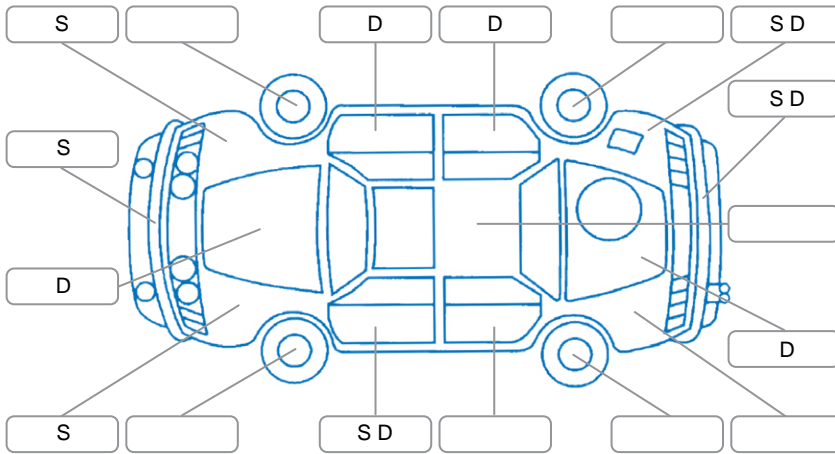

Report ID:	28,086,997	Version:	1
Created:	01 Apr 2026		

Make:	Toyota	Model:	Hilux
Body Style:	Utility	Year:	2017
Rego No.:	KSM774	Rego Expiry:	07 Sep 2026
WoF Expiry:	10 Oct 2026	Odometer:	275,367 Kms
Good No.:	28086997	VIN:	MROJA3DD400370627
Next Service:	282,900 kms	Service History:	Yes

Key
 S = Scratch R = Rust C = Crack * = Decals W = Significant scuffs
 D = Dent PT = Paint defect P = Pin dent SC = Stone Chips

Note: some defects and blemishes may not be displayed in the diagram

Body Inspection Comments

R tail light cracked, high stop light cracked, passenger step plate dent, underbody rust,

Conditions During Body Inspection

Dry

Under Carriage and Under Bonnet Inspection Comments

Interior Comments

Seats:	Average
Carpets:	Average
Panels:	Average
Dashboard:	Good

General Comments

Drive4 carpet torn! Windscreen cracked cva and out cva,

Road Conditions During Test Drive Dry

Engine Timing Mechanism Timing Chain

Evidence of Cam Belt Replacement Yes No Kms

Inspected by: Marlon Espena