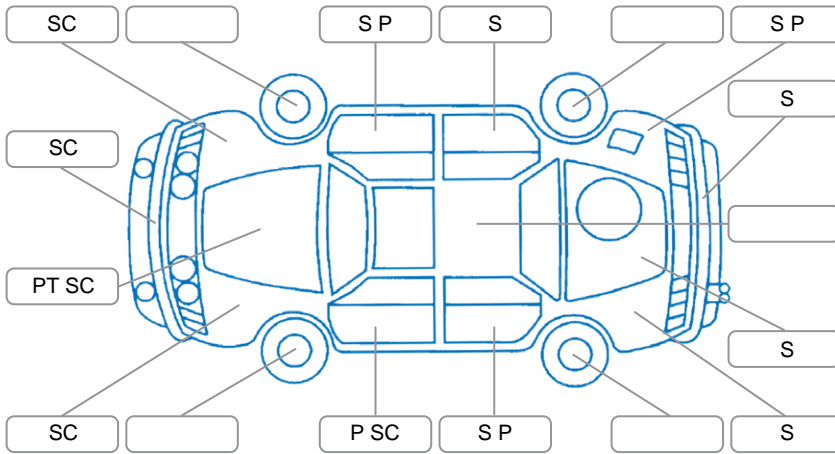

Report ID:	28,086,984	Version:	1
Created:	01 Apr 2026		

Make:	Toyota	Model:	Rav4
Body Style:	Wagon	Year:	2007
Rego No.:	JSL469	Rego Expiry:	06 Oct 2026
WoF Expiry:	31 Jul 2026	Odometer:	176,400 Kms
Good No.:	28086984	VIN:	7AT0H61XX16013577
Next Service:	187000 Kms	Service History:	No

Key
 S = Scratch R = Rust C = Crack * = Decals W = Significant scuffs
 D = Dent PT = Paint defect P = Pin dent SC = Stone Chips

Note: some defects and blemishes may not be displayed in the diagram

Body Inspection Comments