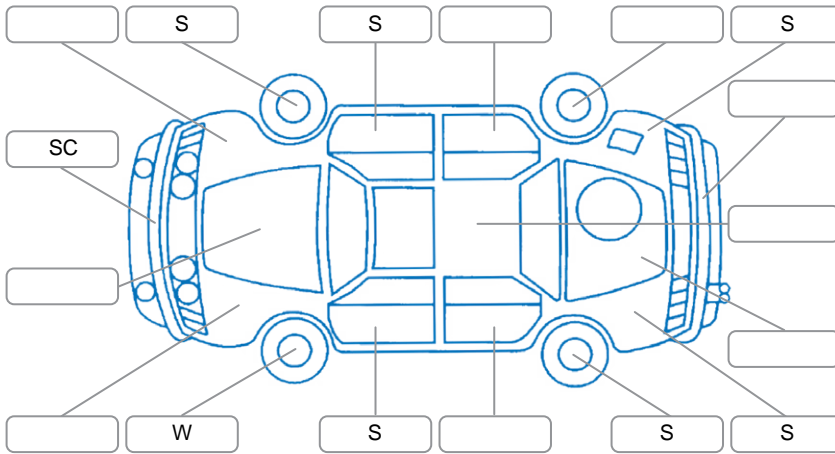

Key

S = Scratch R = Rust C = Crack * = Decals W = Significant scuffs
 D = Dent PT = Paint defect P = Pin dent SC = Stone Chips

Note: some defects and blemishes may not be displayed in the diagram

Body Inspection Comments

Windscreen crack inside and outside cva, RF sill panel needs to refit,

Conditions During Body Inspection

Wet

Under Carriage and Under Bonnet Inspection Comments

Interior Comments

Seats:	Good
Carpets:	Good
Panels:	Good
Dashboard:	Good