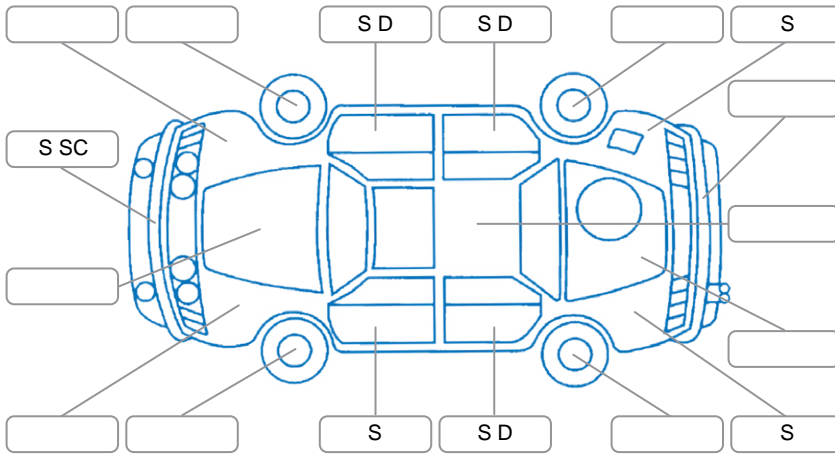

Report ID:	28,086,875	Version:	1
Created:	31 Mar 2026		

Make:	Ford	Model:	Ranger
Body Style:	Utility	Year:	2019
Rego No.:	MHR303	Rego Expiry:	21 Aug 2026
WoF Expiry:	19 Nov 2025	Odometer:	108,073 Kms
Good No.:	28086875	VIN:	MPBUMFF50KX217216
Next Service:	115000	Service History:	Yes

**Key**

S = Scratch    R = Rust    C = Crack    \* = Decals    W = Significant scuffs  
 D = Dent    PT = Paint defect    P = Pin dent    SC = Stone Chips

Note: some defects and blemishes may not be displayed in the diagram

**Body Inspection Comments**

Conditions During Body Inspection

**Under Carriage and Under Bonnet Inspection Comments**

Transmission rear seal leak,

**Interior Comments**

Seats:	Good
Carpets:	Good
Panels:	Good
Dashboard:	Good