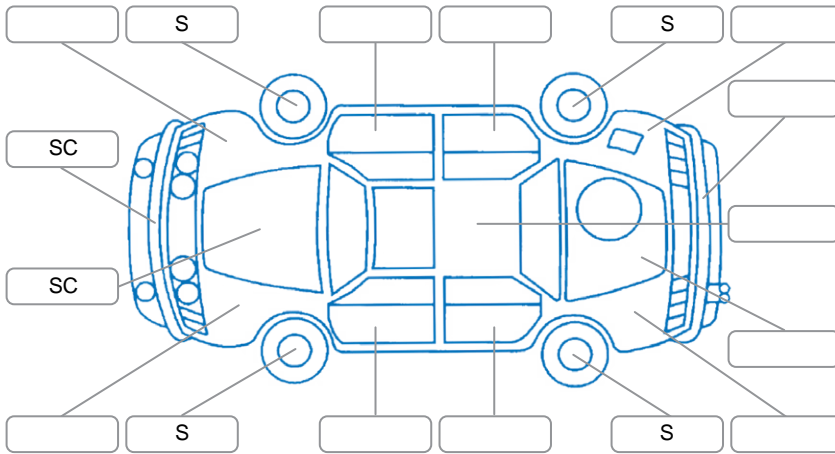

Report ID:	28,086,852	Version:	2
Created:	10 Apr 2026		

Make:	Audi	Model:	TT
Body Style:	Sports Car	Year:	2006
Rego No.:	DJB446	Rego Expiry:	15 Mar 2027
WoF Expiry:	17 Oct 2026	Odometer:	97,412 Kms
Good No.:	28086852	VIN:	TRUZZZ8N761001768
Next Service:	108,591kms	Service History:	No

Key
 S = Scratch R = Rust C = Crack * = Decals W = Significant scuffs
 D = Dent PT = Paint defect P = Pin dent SC = Stone Chips

Note: some defects and blemishes may not be displayed in the diagram

Body Inspection Comments

Conditions During Body Inspection: Dry

Under Carriage and Under Bonnet Inspection Comments

Interior Comments

Seats:	Good
Carpets:	Good
Panels:	Good
Dashboard:	Good

General Comments

Road Conditions During Test Drive	Dry	
Engine Timing Mechanism	Timing Chain	
Evidence of Cam Belt Replacement	<input type="checkbox"/> Yes <input type="checkbox"/> No	Kms
Inspected by:	LukaAjitvan Woerden	
Published by:	Harry Dodds	
Inspection Date:	01 Apr 2026	