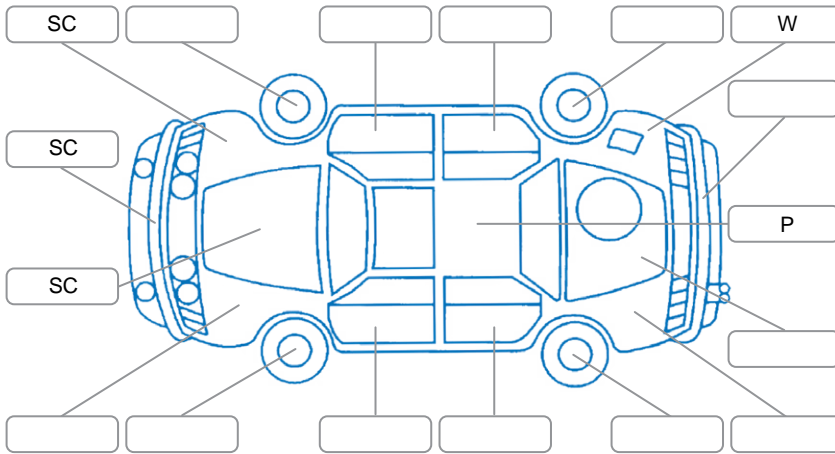

Report ID:	28,086,834	Version:	2
Created:	08 Apr 2026		

Make:	Jeep	Model:	Grand Cherokee
Body Style:	SUV	Year:	2019
Rego No.:	MEW292	Rego Expiry:	01 May 2026
WoF Expiry:	10 Apr 2027	Odometer:	103,766 Kms
Good No.:	28086834	VIN:	1C4RJFGM7JC431130
Next Service:	111,900kms	Service History:	Yes

**Key**  
 S = Scratch    R = Rust    C = Crack    \* = Decals    W = Significant scuffs  
 D = Dent    PT = Paint defect    P = Pin dent    SC = Stone Chips

Note: some defects and blemishes may not be displayed in the diagram