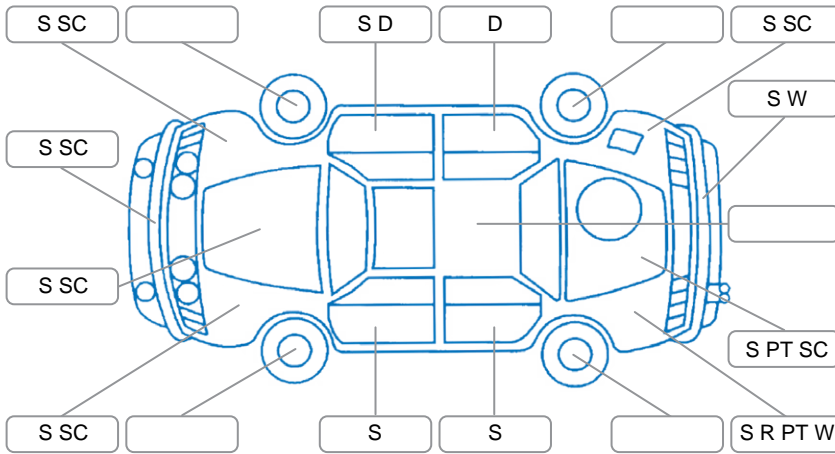

Report ID:	28,086,783	Version:	2
Created:	11 Jun 2026		

Make:	Mitsubishi	Model:	Galant
Body Style:	Hatchback	Year:	2012
Rego No.:	JHN309	Rego Expiry:	27 Jun 2026
WoF Expiry:	27 Jun 2026	Odometer:	99,112 Kms
Good No.:	28086783	VIN:	7AT0CJ0JX15100476
Next Service:	108,000	Service History:	Yes

Key

S = Scratch R = Rust C = Crack * = Decals W = Significant scuffs
 D = Dent PT = Paint defect P = Pin dent SC = Stone Chips

Note: some defects and blemishes may not be displayed in the diagram

Body Inspection Comments

Space saver. Paint defects in areas like clear coat coming off and kids sunscreen hand prints

Conditions During Body Inspection Dry

Under Carriage and Under Bonnet Inspection Comments

Interior Comments

Seats:	driver splitting and marks
Carpets:	Average
Panels:	Average
Dashboard:	Average