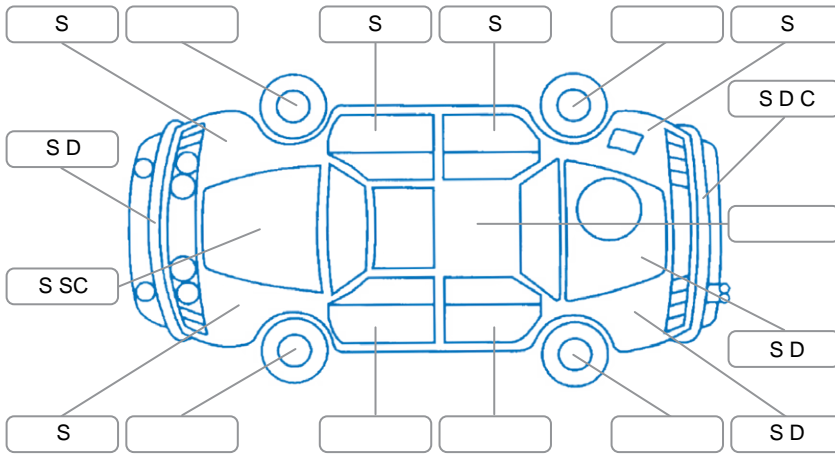

Report ID:	28,086,777	Version:	1
Created:	30 Mar 2026		

Make:	Ford	Model:	Ranger
Body Style:	Utility	Year:	2023
Rego No.:	PSU683	Rego Expiry:	26 Dec 2026
WoF Expiry:	17 Feb 2026	Odometer:	192,462 Kms
Good No.:	28086777	VIN:	MPBCMFE10NX455321
Next Service:	99100	Service History:	No

Key
 S = Scratch R = Rust C = Crack * = Decals W = Significant scuffs
 D = Dent PT = Paint defect P = Pin dent SC = Stone Chips

Note: some defects and blemishes may not be displayed in the diagram

Body Inspection Comments

Under Carriage and Under Bonnet Inspection Comments

Engine oil leak,

Interior Comments

Seats:	Good
Carpets:	Good
Panels:	Good
Dashboard:	Good

General Comments

Service over due,

Road Conditions During Test Drive	Dry
Engine Timing Mechanism	Timing Chain
Evidence of Cam Belt Replacement	<input type="checkbox"/> Yes <input type="checkbox"/> No Kms
Inspected by:	Curshey Accad
Published by:	Curshey Accad
Inspection Date:	30 Mar 2026