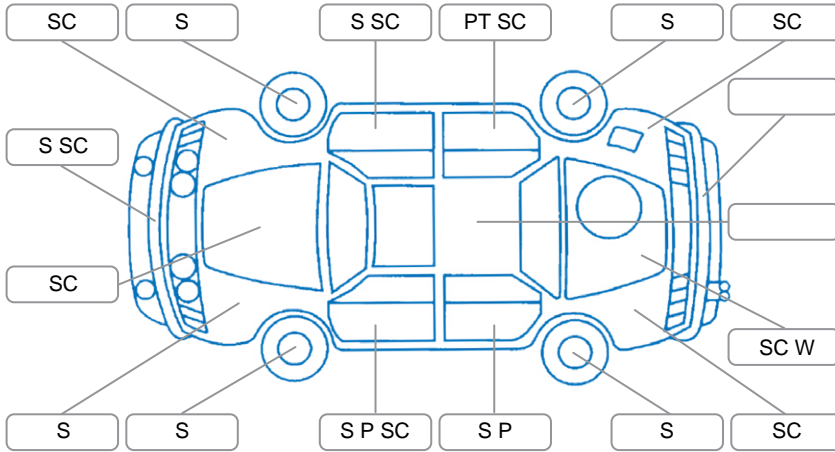

Report ID:	28,086,754	Version:	3
Created:	07 Apr 2026		

Make:	BMW	Model:	116i
Body Style:	Hatchback	Year:	2011
Rego No.:	MDF516	Rego Expiry:	01 Nov 2026
WoF Expiry:	21 Apr 2027	Odometer:	145,347 Kms
Good No.:	28086754	VIN:	WBA1A120X0E947695
Next Service:	155,334km	Service History:	No

Key

S = Scratch R = Rust C = Crack * = Decals W = Significant scuffs
 D = Dent PT = Paint defect P = Pin dent SC = Stone Chips

Note: some defects and blemishes may not be displayed in the diagram

Body Inspection Comments

Chipped windscreen.

Conditions During Body Inspection

Dry

Under Carriage and Under Bonnet Inspection Comments

Interior Comments

Seats:	Average
Carpets:	Average
Panels:	Average
Dashboard:	Monitor screen dirty inside.

General Comments

Turbo 116i BMW hatch.

Road Conditions During Test Drive	Dry		
Engine Timing Mechanism	Timing Chain		
Evidence of Cam Belt Replacement	<input type="checkbox"/> Yes	<input type="checkbox"/> No	Kms
Inspected by:	Daryll Timms		
Published by:	Blair Robertson		
Inspection Date:	30 Mar 2026		