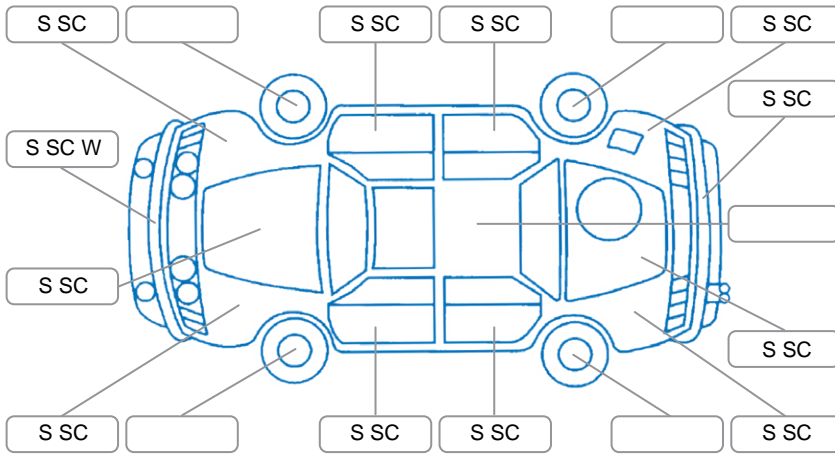

Report ID:	28,086,708	Version:	2
Created:	13 Apr 2026		

Make:	Toyota	Model:	Aqua
Body Style:	Hatchback	Year:	2018
Rego No.:	QDD343	Rego Expiry:	08 Aug 2026
WoF Expiry:	29 Sep 2026	Odometer:	142,805 Kms
Good No.:	28086708	VIN:	7AT0H65YX23746446
Next Service:	145800	Service History:	Yes

Key

S = Scratch R = Rust C = Crack * = Decals W = Significant scuffs
 D = Dent PT = Paint defect P = Pin dent SC = Stone Chips

Note: some defects and blemishes may not be displayed in the diagram

Body Inspection Comments