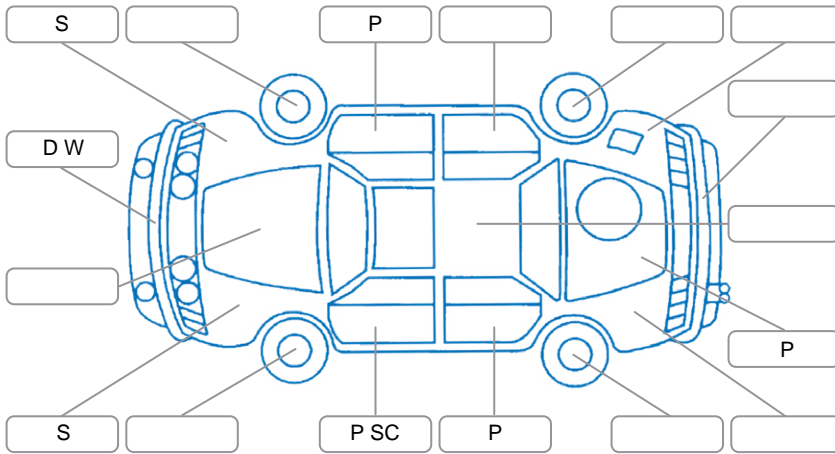

Report ID:	28,086,662	Version:	1
Created:	24 Apr 2026		

Make:	Volkswagen	Model:	Touareg
Body Style:	Wagon	Year:	2011
Rego No.:	KTR364	Rego Expiry:	24 Sep 2026
WoF Expiry:	01 May 2027	Odometer:	121,753 Kms
Good No.:	28086662	VIN:	WVGZZZ7PZBD028594
Next Service:	131,000 kms	Service History:	No

**Key**

S = Scratch    R = Rust    C = Crack    \* = Decals    W = Significant scuffs  
 D = Dent    PT = Paint defect    P = Pin dent    SC = Stone Chips

Note: some defects and blemishes may not be displayed in the diagram

**Body Inspection Comments**

Slight indentation in windscreen weather strip.

Conditions During Body Inspection

Dry

**Under Carriage and Under Bonnet Inspection Comments**

4-wheel drive.  
 Freshly serviced.  
 2 new tyres installed.