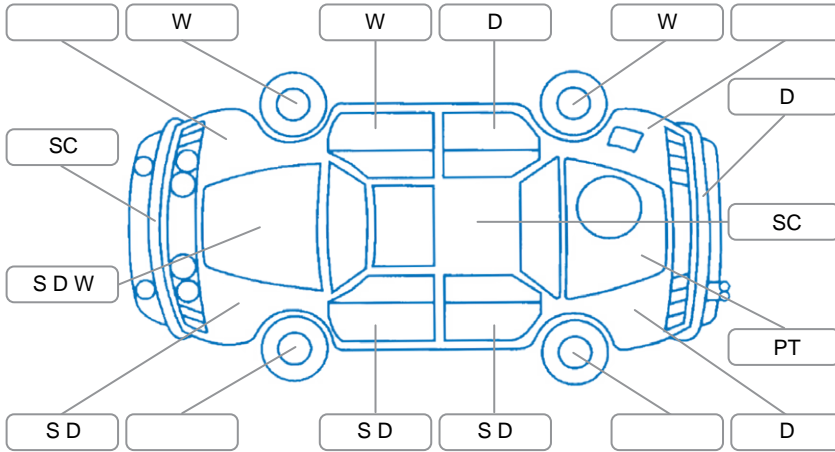

Report ID:	28,086,658	Version:	1
Created:	01 Apr 2026		

Make:	Subaru	Model:	Outback
Body Style:	Wagon	Year:	2009
Rego No.:	LKL359	Rego Expiry:	21 Nov 2026
WoF Expiry:	07 Aug 2026	Odometer:	145,954 Kms
Good No.:	28086658	VIN:	7AT0GF16X18008088
Next Service:	149,000km	Service History:	No

Key

S = Scratch R = Rust C = Crack * = Decals W = Significant scuffs
 D = Dent PT = Paint defect P = Pin dent SC = Stone Chips

Note: some defects and blemishes may not be displayed in the diagram

Body Inspection Comments

Windscreen stone chips

Conditions During Body Inspection

Dry

Under Carriage and Under Bonnet Inspection Comments

Underbody surface rust
 Engine oil seep
 4 wheel drive

Interior Comments

Seats:	Good
Carpets:	Good
Panels:	Good
Dashboard:	Good