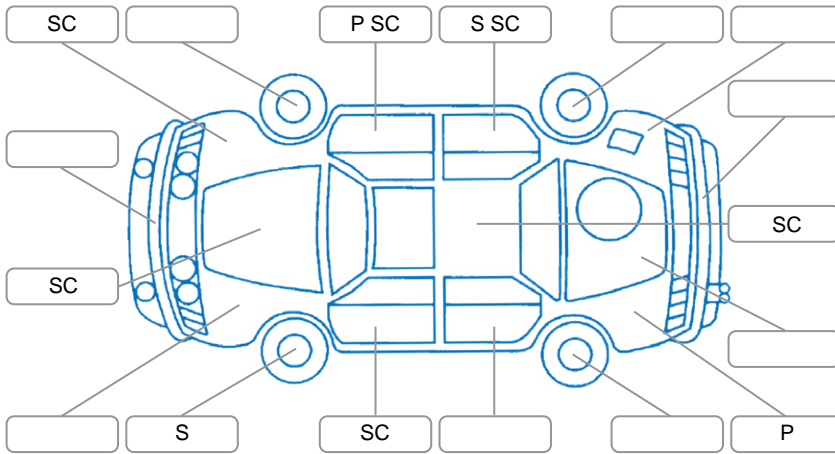

Report ID:	28,086,615	Version:	1
Created:	02 Apr 2026		

Make:	Haval	Model:	H2
Body Style:	SUV	Year:	2020
Rego No.:	NBB403	Rego Expiry:	04 Oct 2026
WoF Expiry:	18 Feb 2027	Odometer:	66,531 Kms
Good No.:	28086615	VIN:	LGWEE4A43LH920332
Next Service:	74,000kms	Service History:	Yes

Key
 S = Scratch R = Rust C = Crack * = Decals W = Significant scuffs
 D = Dent PT = Paint defect P = Pin dent SC = Stone Chips

Note: some defects and blemishes may not be displayed in the diagram

Body Inspection Comments