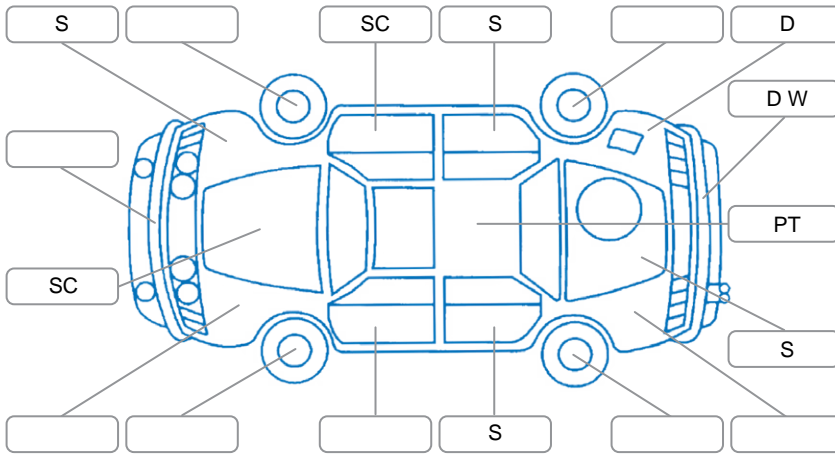

Report ID:	28,086,501	Version:	2
Created:	31 Mar 2026		

Make:	Honda	Model:	HR-V
Body Style:	SUV	Year:	2019
Rego No.:	RRF351	Rego Expiry:	22 May 2026
WoF Expiry:	14 Apr 2027	Odometer:	112,546 Kms
Good No.:	28086501	VIN:	MRHRU5870KP060412
Next Service:	31/3/27 or 122545kms	Service History:	No

Key
 S = Scratch R = Rust C = Crack * = Decals W = Significant scuffs
 D = Dent PT = Paint defect P = Pin dent SC = Stone Chips

Note: some defects and blemishes may not be displayed in the diagram

Body Inspection Comments

Stone chips in windscreen.

Conditions During Body Inspection

Dry

Under Carriage and Under Bonnet Inspection Comments

All good

Interior Comments

Seats:	Good
Carpets:	Good
Panels:	Good
Dashboard:	Good

General Comments

Vehicle drove well.

Road Conditions During Test Drive

Dry

Engine Timing Mechanism

Timing Chain

Evidence of Cam Belt Replacement

Yes No

Kms