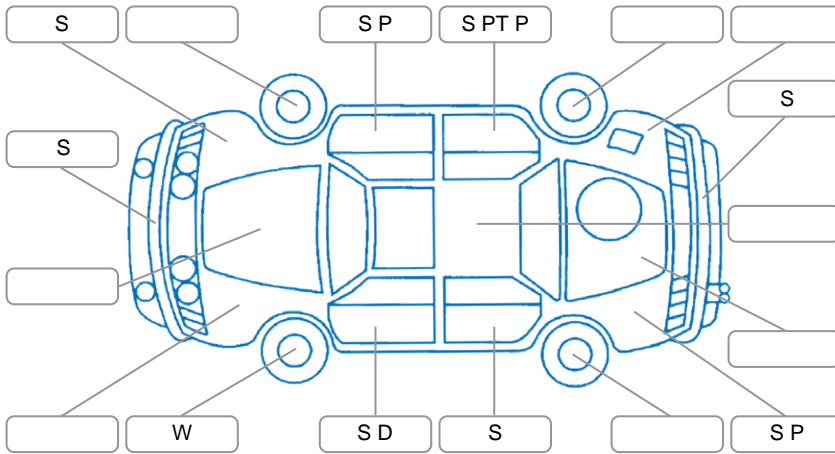

### Key

S = Scratch    R = Rust    C = Crack    \* = Decals    W = Significant scuffs  
 D = Dent    PT = Paint defect    P = Pin dent    SC = Stone Chips

Note: some defects and blemishes may not be displayed in the diagram

### Under Carriage and Under Bonnet Inspection Comments

Front wheel drive.  
 Freshly serviced.  
 4 new tyres installed.