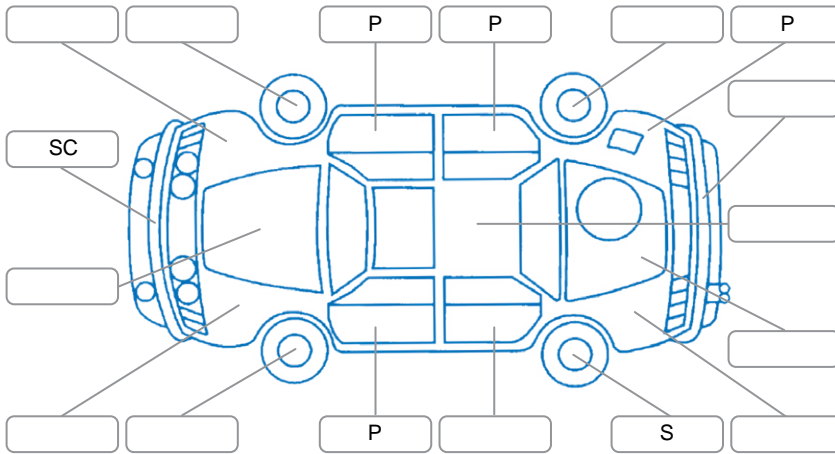

Key
 S = Scratch R = Rust C = Crack * = Decals W = Significant scuffs
 D = Dent PT = Paint defect P = Pin dent SC = Stone Chips

Note: some defects and blemishes may not be displayed in the diagram

Body Inspection Comments

Conditions During Body Inspection: Wet

Under Carriage and Under Bonnet Inspection Comments

Interior Comments

Seats:	Good
Carpets:	Good
Panels:	Good
Dashboard:	Good

General Comments

Road Conditions During Test Drive	Dry		
Engine Timing Mechanism	Timing Chain		
Evidence of Cam Belt Replacement	<input type="checkbox"/> Yes	<input type="checkbox"/> No	Kms
Inspected by:	LukaAjitvan Woerden		
Published by:	Harry Dodds		
Inspection Date:	01 Apr 2026		