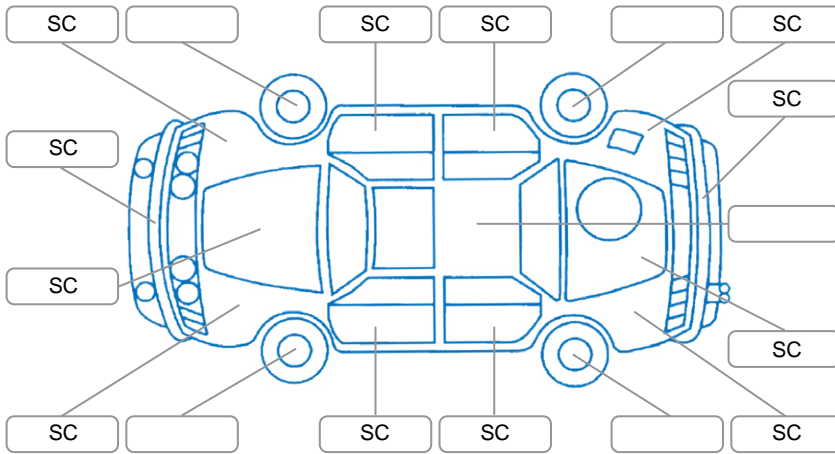

Report ID:	28,086,295	Version:	1
Created:	15 Apr 2026		

Make:	GWM	Model:	Haval Jolion
Body Style:	SUV	Year:	2024
Rego No.:	QNA690	Rego Expiry:	27 Jun 2026
WoF Expiry:	28 Mar 2027	Odometer:	34,680 Kms
Good No.:	28086295	VIN:	LGWEEUA58PK663007
Next Service:	43150	Service History:	Yes

### Key

S = Scratch    R = Rust    C = Crack    \* = Decals    W = Significant scuffs  
 D = Dent    PT = Paint defect    P = Pin dent    SC = Stone Chips

Note: some defects and blemishes may not be displayed in the diagram