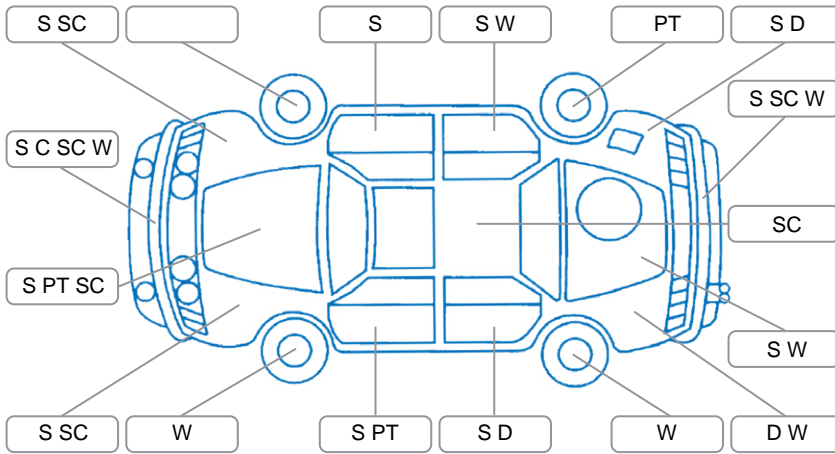

Report ID:	28,086,282	Version:	1
Created:	30 Mar 2026		

Make:	Honda	Model:	Accord
Body Style:	Sedan	Year:	2004
Rego No.:	HBM668	Rego Expiry:	09 Sep 2026
WoF Expiry:	26 Mar 2027	Odometer:	123,064 Kms
Good No.:	28086282	VIN:	7AT08G13X13052872
Next Service:	130,000km	Service History:	No

Key
 S = Scratch R = Rust C = Crack * = Decals W = Significant scuffs
 D = Dent PT = Paint defect P = Pin dent SC = Stone Chips

Note: some defects and blemishes may not be displayed in the diagram

Body Inspection Comments

Windscreen stone chips
 Dash screen not working

Conditions During Body Inspection Dry

Under Carriage and Under Bonnet Inspection Comments

Front wheel drive
 Engine oil leaks

Interior Comments

Seats:	Average
Carpets:	Good
Panels:	Good
Dashboard:	Good