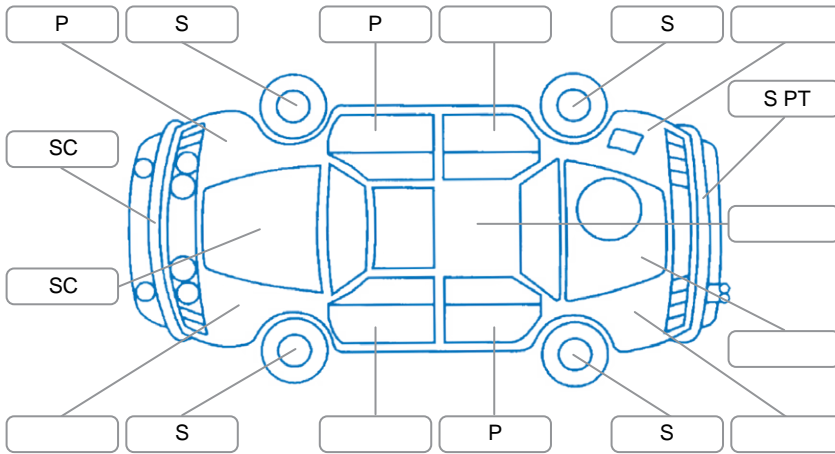

Report ID:	28,086,253	Version:	3
Created:	20 Apr 2026		

Make:	Lexus	Model:	GS300
Body Style:	Sedan	Year:	2003
Rego No.:	BSD940	Rego Expiry:	20 Jul 2026
WoF Expiry:	01 May 2027	Odometer:	170,073 Kms
Good No.:	28086253	VIN:	JT753JSG000193358
Next Service:	180,084 Kms	Service History:	No

### Key

S = Scratch    R = Rust    C = Crack    \* = Decals    W = Significant scuffs  
 D = Dent    PT = Paint defect    P = Pin dent    SC = Stone Chips

Note: some defects and blemishes may not be displayed in the diagram