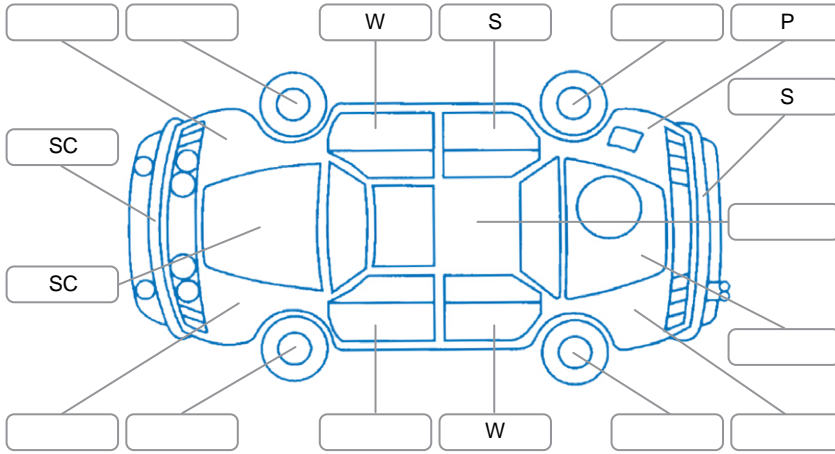

Key

S = Scratch R = Rust C = Crack * = Decals W = Significant scuffs
 D = Dent PT = Paint defect P = Pin dent SC = Stone Chips

Note: some defects and blemishes may not be displayed in the diagram

Body Inspection Comments

In good condition.

Conditions During Body Inspection

Dry

Under Carriage and Under Bonnet Inspection Comments

Front wheel drive - in good condition.
 Freshly serviced.

Interior Comments

Seats:	Good
Carpets:	Good
Panels:	Good
Dashboard:	Good