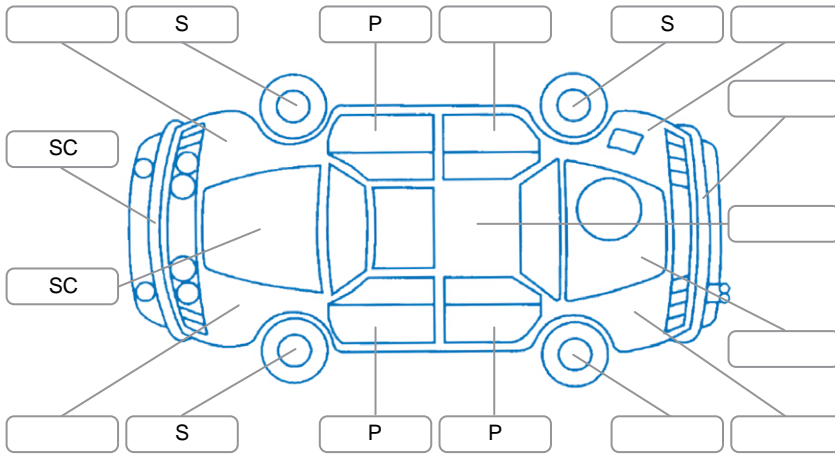

Report ID:	28,086,141	Version:	2
Created:	09 Apr 2026		

Make:	Nissan	Model:	Note
Body Style:	Hatchback	Year:	2008
Rego No.:	KUL585	Rego Expiry:	28 Feb 2027
WoF Expiry:	10 Sep 2026	Odometer:	161,706 Kms
Good No.:	28086141	VIN:	7AT0DH79X17340717
Next Service:	161,323kms	Service History:	No

Key
 S = Scratch R = Rust C = Crack * = Decals W = Significant scuffs
 D = Dent PT = Paint defect P = Pin dent SC = Stone Chips

Note: some defects and blemishes may not be displayed in the diagram

Body Inspection Comments

Conditions During Body Inspection: Wet

Under Carriage and Under Bonnet Inspection Comments

Interior Comments

Seats:	Good
Carpets:	Good
Panels:	Good
Dashboard:	Good

General Comments

F/L window extremely slow.
 Right park light out.