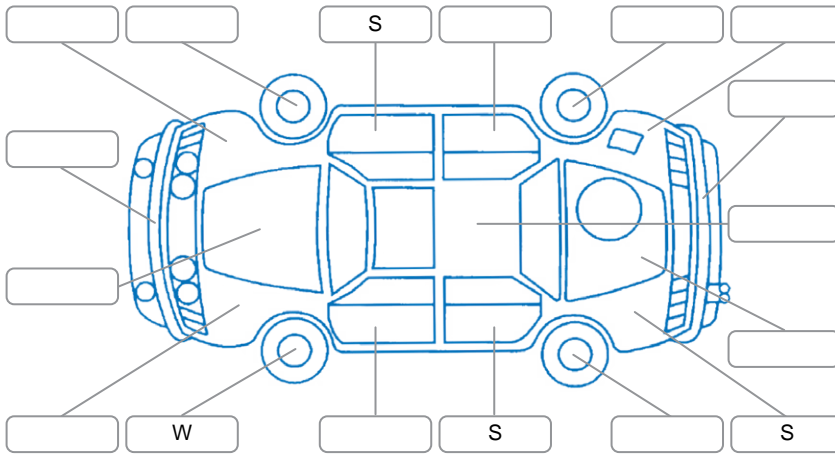

Report ID:	28,086,139	Version:	2
Created:	09 Apr 2026		

Make:	Nissan	Model:	Micra
Body Style:	Hatchback	Year:	2006
Rego No.:	DKQ927	Rego Expiry:	30 Jul 2026
WoF Expiry:	16 Apr 2027	Odometer:	90,575 Kms
Good No.:	28086139	VIN:	JN1FAAK12A0854629
Next Service:	100000	Service History:	No

Key
 S = Scratch R = Rust C = Crack * = Decals W = Significant scuffs
 D = Dent PT = Paint defect P = Pin dent SC = Stone Chips

Note: some defects and blemishes may not be displayed in the diagram

Body Inspection Comments

Conditions During Body Inspection: Dry

Under Carriage and Under Bonnet Inspection Comments

Interior Comments

Seats:	Good
Carpets:	Good
Panels:	door cards worn
Dashboard:	Good

General Comments

Road Conditions During Test Drive	Dry		
Engine Timing Mechanism	Timing Chain		
Evidence of Cam Belt Replacement	<input type="checkbox"/> Yes	<input type="checkbox"/> No	Kms
Inspected by:	Greg Morgan		
Published by:	Sean Butcher		
Inspection Date:	30 Mar 2026		