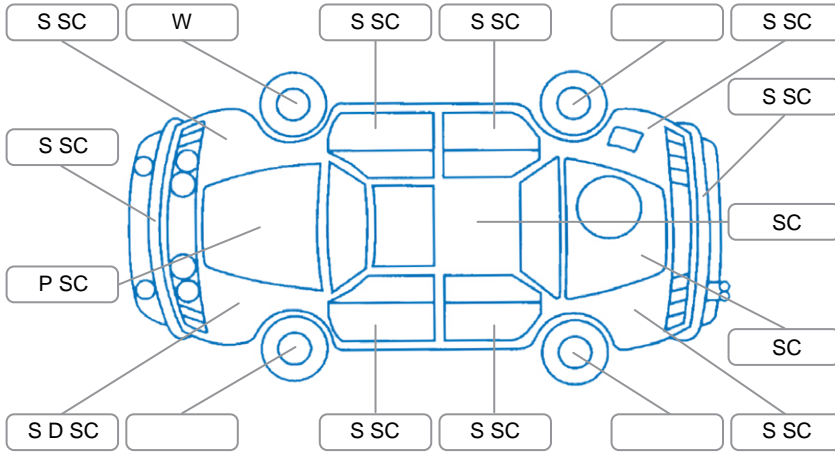

Report ID:	28,086,118	Version:	1
Created:	07 Apr 2026		

Make:	Holden	Model:	Commodore
Body Style:	Wagon	Year:	2002
Rego No.:	BWP500	Rego Expiry:	29 Sep 2026
WoF Expiry:	21 Nov 2026	Odometer:	352,258 Kms
Good No.:	28086118	VIN:	6H8VXK35A2L810587
Next Service:		Service History:	No

Key

S = Scratch R = Rust C = Crack * = Decals W = Significant scuffs
 D = Dent PT = Paint defect P = Pin dent SC = Stone Chips

Note: some defects and blemishes may not be displayed in the diagram

Body Inspection Comments

Minor stonechips on windscreen

Conditions During Body Inspection

Dry

Under Carriage and Under Bonnet Inspection Comments

Rear wheel drive
 Oil leak
 Transmission leak

Interior Comments

Seats:	small rip on drivers seat-Average
Carpets:	Good
Panels:	Good
Dashboard:	Good