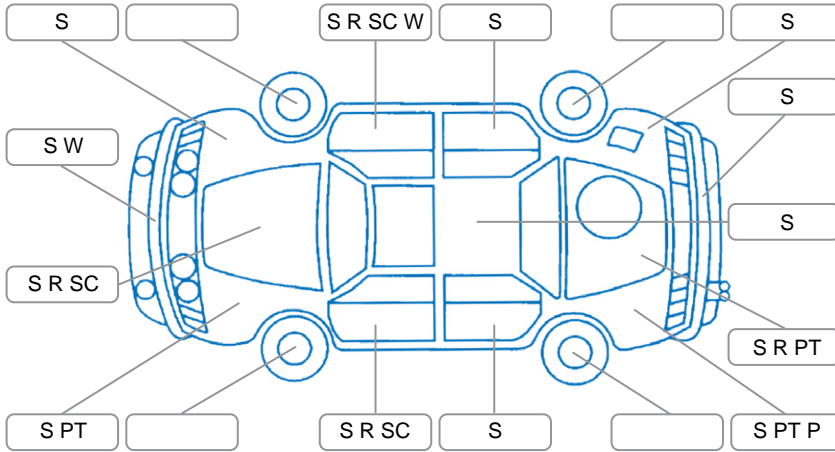

Report ID:	28,086,102	Version:	3
Created:	19 Apr 2026		

Make:	Nissan	Model:	Micra
Body Style:	Hatchback	Year:	2006
Rego No.:	DQM399	Rego Expiry:	23 Aug 2026
WoF Expiry:	15 Apr 2027	Odometer:	134,903 Kms
Good No.:	28086102	VIN:	JN1FBAK12A0000173
Next Service:	144,900	Service History:	No

Key

S = Scratch R = Rust C = Crack * = Decals W = Significant scuffs
 D = Dent PT = Paint defect P = Pin dent SC = Stone Chips

Note: some defects and blemishes may not be displayed in the diagram

Body Inspection Comments