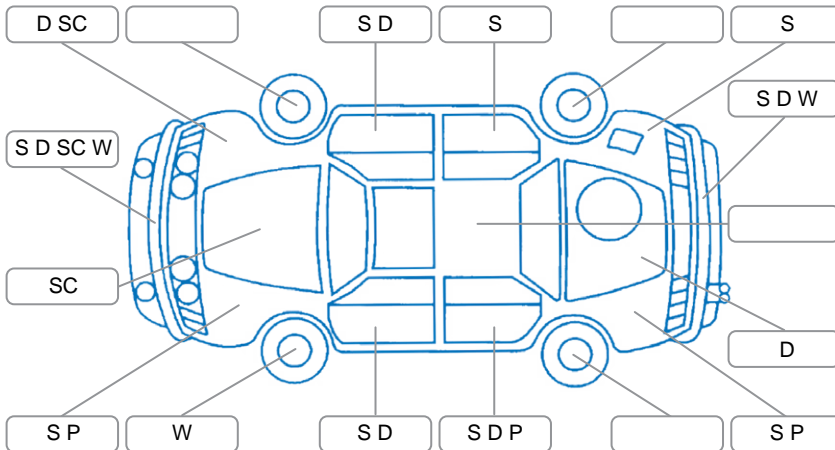

Report ID:	28,086,092	Version:	1
Created:	30 Mar 2026		

Make:	Nissan	Model:	Tiida
Body Style:	Sedan	Year:	2005
Rego No.:	FJH559	Rego Expiry:	01 May 2026
WoF Expiry:	18 Dec 2025	Odometer:	153,745 Kms
Good No.:	28086092	VIN:	7AT0DH78X10001615
Next Service:	160,000 Kms	Service History:	No

**Key**  
 S = Scratch    R = Rust    C = Crack    \* = Decals    W = Significant scuffs  
 D = Dent    PT = Paint defect    P = Pin dent    SC = Stone Chips

Note: some defects and blemishes may not be displayed in the diagram

**Body Inspection Comments**

Left rear wheel hub cap cracked

Conditions During Body Inspection	Wet
-----------------------------------	-----

**Under Carriage and Under Bonnet Inspection Comments**

2WD

**Interior Comments**