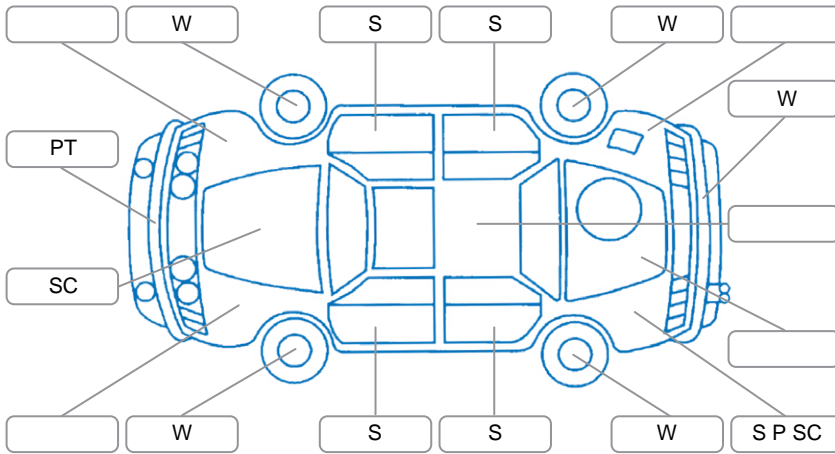

Report ID:	28,086,071	Version:	1
Created:	19 Apr 2026		

Make:	Volkswagen	Model:	Golf
Body Style:	Hatchback	Year:	2012
Rego No.:	RRW110	Rego Expiry:	10 Sep 2026
WoF Expiry:	10 Mar 2027	Odometer:	85,484 Kms
Good No.:	28086071	VIN:	WVWZZZ1KZCW201485
Next Service:	95,000 Kms	Service History:	Yes

Key
 S = Scratch R = Rust C = Crack * = Decals W = Significant scuffs
 D = Dent PT = Paint defect P = Pin dent SC = Stone Chips

Note: some defects and blemishes may not be displayed in the diagram

Body Inspection Comments

Conditions During Body Inspection: Wet

Under Carriage and Under Bonnet Inspection Comments

Front wheel drive.
 Freshly serviced.
 Minor oxidation underside.

Interior Comments

Seats:	Average
Carpets:	Average
Panels:	Average
Dashboard:	Average