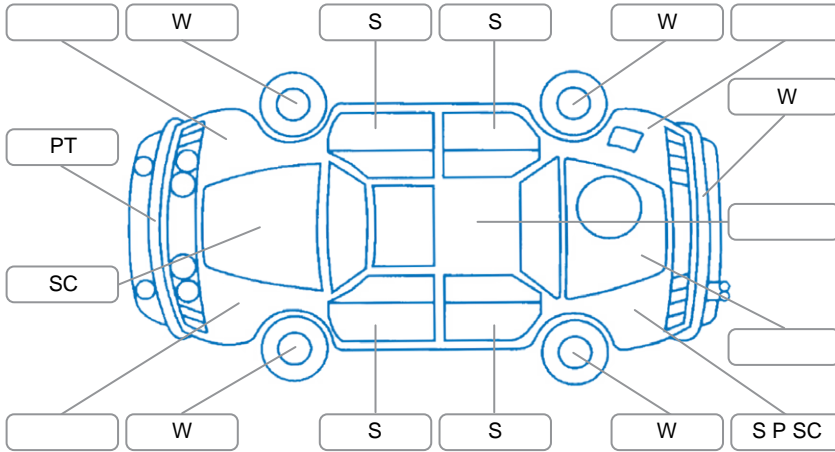

Report ID:	28,086,071	Version:	2
Created:	02 Jun 2026		

Make:	Volkswagen	Model:	Golf
Body Style:	Hatchback	Year:	2012
Rego No.:	RRW110	Rego Expiry:	10 Sep 2026
WoF Expiry:	10 Mar 2027	Odometer:	85,484 Kms
Good No.:	28086071	VIN:	WVWZZZ1KZCW201485
Next Service:	95,000 Kms	Service History:	Yes

**Key**

S = Scratch    R = Rust    C = Crack    \* = Decals    W = Significant scuffs  
 D = Dent    PT = Paint defect    P = Pin dent    SC = Stone Chips

Note: some defects and blemishes may not be displayed in the diagram

**Body Inspection Comments**

Conditions During Body Inspection: Wet

**Under Carriage and Under Bonnet Inspection Comments**

Front wheel drive.  
 Freshly serviced.  
 Minor oxidation underside.

**Interior Comments**