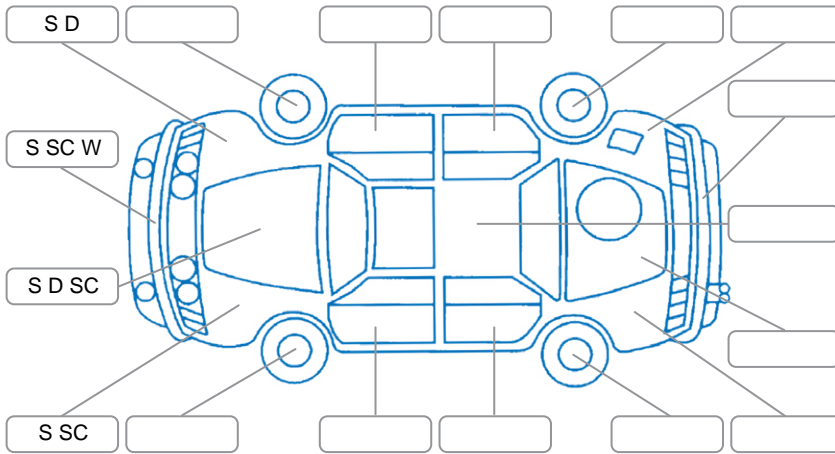

Report ID:	28,086,059	Version:	4
Created:	08 Apr 2026		

Make:	Volkswagen	Model:	Tiguan
Body Style:	SUV	Year:	2017
Rego No.:	KNB626	Rego Expiry:	12 Apr 2026
WoF Expiry:	20 Sep 2026	Odometer:	143,288 Kms
Good No.:	28086059	VIN:	WVGZZZ5NZHW394338
Next Service:	153,000 Kms	Service History:	No

**Key**

S = Scratch    R = Rust    C = Crack    \* = Decals    W = Significant scuffs  
 D = Dent    PT = Paint defect    P = Pin dent    SC = Stone Chips

Note: some defects and blemishes may not be displayed in the diagram